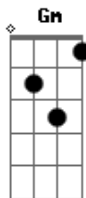

© ukulele-chords.com