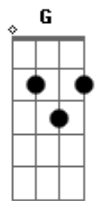

Aurora - Exhale Inhale

tom:

Am
[Primeira Parte]

Am
I was a moving thing
Before I was a human being
Dm
I was the ice before it melts
I was the tree before it fell
Gadd9
My dear, come near
Em Fadd9
Do you understand what is happening?
Am
Crawl beneath the earth
To feel the hunger and the thirst
Dm
If you could fly and be the bird
Then you would see the forest burn
Gadd9
My dear, come near
Em Fadd9
Do you understand what is happening?

(**Am Dm**)

[Refrão]

Dm
Who is calling me for the emergency?
Gadd9 Em Fadd9
Who is listening to the sirens singing?

Acordes

© ukulele-chords.com

© ukulele-chords.com

© ukulele-chords.com

© ukulele-chords.com