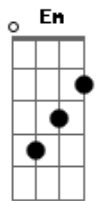

Aurora - Exhale Inhale

tom:

Am
[Primeira Parte]

Am
I was a moving thing
Before I was a human being
Dm
I was the ice before it melts
I was the tree before it fell
Gadd9
My dear, come near
Em Fadd9
Do you understand what is happening?
Am
Crawl beneath the earth
To feel the hunger and the thirst
Dm
If you could fly and be the bird
Then you would see the forest burn
Gadd9
My dear, come near
Em Fadd9
Do you understand what is happening?

(**Am Dm**)

[Refrão]

Dm
Who is calling me for the emergency?
Gadd9 Em Fadd9
Who is listening to the sirens singing?

Acordes

© ukulele-chords.com

© ukulele-chords.com

© ukulele-chords.com

© ukulele-chords.com