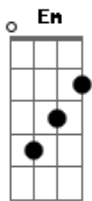

© ukulele-chords.com