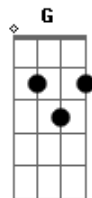

© ukulele-chords.com