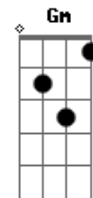

© ukulele-chords.com