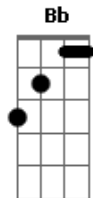

© ukulele-chords.com