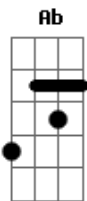

© ukulele-chords.com