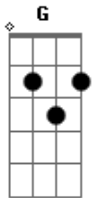

© ukulele-chords.com