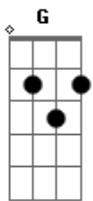

Audrey Mika - Fake Heartbreak

tom:

Intro: Am C G D
Am C G D

[Verse 1]

Am C G D
I always dreamed about falling in love
Am C G D
The movies they made it so beautiful
Am C G D
I thought I'd find all the answers in us
Am C G D
So thank you for proving me so wrong

(Am C G D)

[Segunda Parte]

Am C G D
I lost my way and I need to move on
Am C G D
Been feelin' this emptiness for so long
Am C G
D

Acordes

© ukulele-chords.com

© ukulele-chords.com

© ukulele-chords.com

© ukulele-chords.com