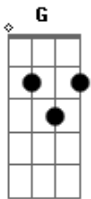

Audioslave - Until We Fall

Tom: **G**

SOLO (Electric)

Tuning: EADGB_e

(Listen to song for strum pattern.)

This is played on an acoustic (Cornell) and an electric (Morello).

Acoustic Verse

Intro: /Verse On the 3rd time of the first verse, play this (**G**).

end of each verse

Then play this at the

1st Chorus (This part is Questionable.)
Electric

Acoustic

The rest of the choruses are the same but with distortion and an **D** being played on electric also.

Bridge

Bridge 2

```

e| -0---0-----|
B| -3---3-----|
G| -----|
D| ----- Repeat-- 8X
A| -----|
E| -----|
    
```

End song on this:

```

e| -3-
B| -4-
G| -5-
D| -0-
A| ---
E| ---
    
```

Acordes

© ukulele-chords.com