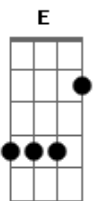

Intro: E, A, E

E A E
Help me I don't know I'm doin
A E
Help me before I fall to ruin
B A E
And if I'm blind, I will lead you on
B A Dbm B
Come follow me now, before our time is gone
A Dbm
And as you're laughing at this fool tonight
C A
Let me rid myself of any line that I might use to
C
trip you up
E Dbm C
And as I'm howling at moonlight, don't you kid
yourself, I will be your luck
E A E A E
Never be your curse never be your curse
A E
Help me I don't know what I'm saying
A E
Sometimes this tongue can be betraying
B A E
And if I'm wrong, is that such a crime
B A Dbm B
And if you want, you can set my words to right
A Dbm
So and as you're laughing at this fool tonight

C A
Let me rid myself of any line that I might use to
C
trip you up
E Dbm C
And as I'm howling at moonlight, don't you kid
yourself, I will be your luck
B
Gb A E
And if your eyes forget to well
Gb A E
And if your lies forget to tell
B A Dbm
And if our paths forget to cross
B Dbm
It doesn't mean you're lost

Solo:

A Dbm
So and as you're laughing at this fool tonight
C A
Let me rid myself of any line that I might use to
C
trip you up
E Dbm C
And as I'm howling at moonlight, don't you kid
yourself, cause even at my worst
E Dbm
If you're laughing at this fool tonight
C A
Let me rid myself of any line that I might use to
C
trip you up
E Dbm C
And as I'm howling at moonlight, don't you kid
yourself, I will be your luck
Am C
Cause even at my worst
B
I will be your luck
E
Never be your curse

Acordes

© ukulele-chords.com