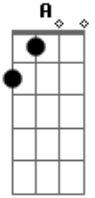

Audioslave - Sound Of A Gun

Tom: **A**
Intro: ---
[code]

Main Riff After Intro

[code]

Play through twice [/code]

Verse Chords

E , **D** , **C** , **D** - X 3
E , **D** , **C** , **A** , **E** - X 1

Chorus

[code]
[code]

Order

Intro: Main Riff After Intro
Verse Chords
Chorus
Verse Chords
Chorus
Solo
Intro: (With slight varations, listen and you can get it)
Build Up (**E** , **D** , **E** , **D** ...)
Main Riff After Intro
Chorus

Acordes

© ukulele-chords.com