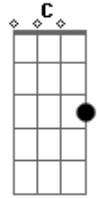

© ukulele-chords.com