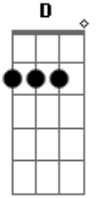

© ukulele-chords.com