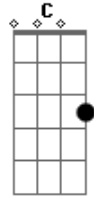

© ukulele-chords.com