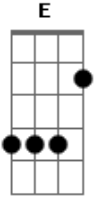

© ukulele-chords.com