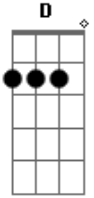

© ukulele-chords.com