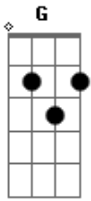

Audioslave - Revelations

Tom: **G** -Verse ["You know what to do..."]

Here is the first part of the intro intro, in drop **D**

Q Q Q Q Q Q Q Q Q Q Q Q Q

-Chorus ["It's such a shame.."]

Q Q Q Q Q Q Q Q Q Q Q Q

Q Q Q Q Q

[Main Riff] 2x
[Verse]

-Chorus 2

Second part of intro

Q Q Q Q Q Q Q Q Q Q Q Q Q

-Solo

Q Q Q Q Q Q Q Q Q Q Q Q

-Bridge ["I am haunted.."]

-Main Riff

[Chorus]
-Ending

Acordes

© ukulele-chords.com