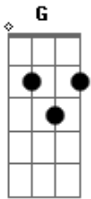

Audioslave - Revelations

Tom: **G** -Verse ["You know what to do..."]

Here is the first part of the intro intro, in drop **D**

Q Q Q Q Q Q Q Q Q Q Q Q Q

-Chorus ["It's such a shame.."]

Q Q Q Q Q Q Q Q Q Q Q Q

Q Q Q Q Q

[Main Riff] 2x
[Verse]

-Chorus 2

Second part of intro

Q Q Q Q Q Q Q Q Q Q Q Q Q

-Solo

Q Q Q Q Q Q Q Q Q Q Q Q

-Bridge ["I am haunted.."]

-Main Riff

[Chorus]
-Ending

Acordes

© ukulele-chords.com