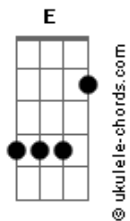

Audioslave - Man or Animal

Tom: E

x: Mufled strings

Intro: Ficar arrastando a palheta na corda mais grave da guitarra...

Intro:

Verse:

You give a heart attack
 You look like the summertime
 You call me an artifact
 But I'll save that for another time
 I could be rich or poor
 I don't need anymore
 Keep your love inside the kitchen
 You can feed me anything
 Leave the feathers on the chicken
 Leave the leather from your skin
 I can be young or old
 Sweet or sad, hot or cold

Refrão:

Man or animal, I don't care at all
 Find the antidote underneath the dose
 Man or animal, obidient-
 Out of control

Main Riff:

Verso x2

I will love you more than money
 I will breathe you in the smoke
 I will drink you in my honey
 Sweet and golden down my throat
 When you're right, when you're wrong
 Head is near, eyes are gone

Acordes

You can drown my appetite
 I will sip your tears at night
 You can tie me to a chair
 Skin and bones, I don't care
 I could be rich or poor
 I don't need anymore

Refrão:

Man or animal, I don't care at all
 Find the antidote underneath the dose
 Man or animal, obidient-
 Out of control