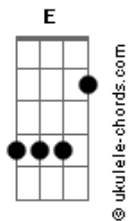

# Audioslave - Man or Animal

Tom: E

x: Mufled strings

Intro: Ficar arrastando a palheta na corda mais grave da guitarra...

Intro:

Verse:

You give a heart attack  
 You look like the summertime  
 You call me an artifact  
 But I'll save that for another time  
 I could be rich or poor  
 I don't need anymore  
 Keep your love inside the kitchen  
 You can feed me anything  
 Leave the feathers on the chicken  
 Leave the leather from your skin  
 I can be young or old  
 Sweet or sad, hot or cold

Refrão:

Man or animal, I don't care at all  
 Find the antidote underneath the dose  
 Man or animal, obidient-  
 Out of control

Main Riff:

Verso x2

I will love you more than money  
 I will breathe you in the smoke  
 I will drink you in my honey  
 Sweet and golden down my throat  
 When you're right, when you're wrong  
 Head is near, eyes are gone

## Acordes

You can drown my appetite  
 I will sip your tears at night  
 You can tie me to a chair  
 Skin and bones, I don't care  
 I could be rich or poor  
 I don't need anymore

Refrão:

Man or animal, I don't care at all  
 Find the antidote underneath the dose  
 Man or animal, obidient-  
 Out of control