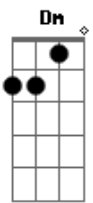

© ukulele-chords.com