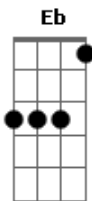

© ukulele-chords.com