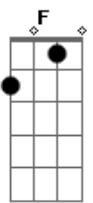

Audioslave - Like a Stone

Tom: F

Intro: Gm F Dm Eb

On a cobweb afternoon
Dm Eb
In a room full of emptiness
Gm F
By a freeway I confess
Dm Eb
I was lost in the pages
Gm F
Of a book full of death
Dm Eb
Reading how we'll die alone
Gm F
And if we're good, we'll lay to rest
Dm Eb
Anywhere we want to go

Gm Bb F Gm
In your house I long to be
Gm Bb F Gm
Room by room patiently
Eb Gm
I'll wait for you there
F Gm
Like a stone
Eb Gm
I'll wait for you there
D
Alone

(Gm F Dm Eb)

Gm F
On my deathbed I will pray
Dm Eb
To the gods and the angels
Gm F
Like a pagan to anyone
Dm Eb
Who will take me to heaven
Gm F
To a place I recall
Dm Eb
I was there so long ago
Gm
The sky was bruised
F
The wine was bled
Dm Eb

And there you led me on

Gm Bb F Gm
In your house I long to be
Gm Bb F Gm
Room by room patiently
Eb Gm
I'll wait for you there
F Gm
Like a stone
Eb Gm
I'll wait for you there
D
Alone
D
Alone

Base solo (Gm - Bb - F - Gm) x2
(Eb - Gm - F - Gm)
(Eb - Gm - D)

Eb Bb
And on I read
D7 Eb
Until the day was gone
Ebm7 C7
And I sat in regret
D7 Gm
Of all the things I've done
Eb Bb
For all that I've blessed
D7 Eb
And all that I've wronged
Ebm7 C7
In dreams until my death
D7
I will wander on

Gm Bb F Gm
In your house I long to be
Gm Bb F Gm
Room by room patiently
Eb Gm
I'll wait for you there
F Gm
Like a stone
Eb Gm
I'll wait for you there
D
Alone
D Eb
Alone

Acordes

© ukulele-chords.com