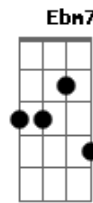

© ukulele-chords.com