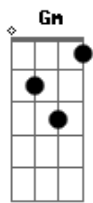

© ukulele-chords.com