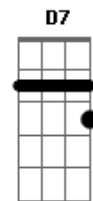

© ukulele-chords.com