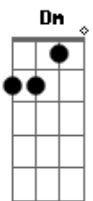

Audioslave - Like a Stone

Tom: F

Intro: Gm F Dm Eb

Gm F
On a cobweb afternoon
Dm Eb
In a room full of emptiness
Gm F
By a freeway I confess
Dm Eb
I was lost in the pages
Gm F
Of a book full of death
Dm Eb
Reading how we'll die alone
Gm F
And if we're good, we'll lay to rest
Dm Eb
Anywhere we want to go

And there you led me on

Gm Bb F Gm
In your house I long to be
Gm Bb F Gm
Room by room patiently
Eb Gm
I'll wait for you there
F Gm
Like a stone
Eb Gm
I'll wait for you there
D
Alone
D
Alone

Base solo (Gm - Bb - F - Gm) x2
(Eb - Gm - F - Gm)
(Eb - Gm - D)

Eb Bb
And on I read
D7 Eb
Until the day was gone
Eb7 C7
And I sat in regret
D7 Gm
Of all the things I've done
Eb Bb
For all that I've blessed
D7 Eb
And all that I've wronged
Eb7 C7
In dreams until my death
D7
I will wander on

Gm Bb F Gm
In your house I long to be
Gm Bb F Gm
Room by room patiently
Eb Gm
I'll wait for you there
F Gm
Like a stone
Eb Gm
I'll wait for you there
D
Alone
D Eb
Alone

Acordes

© ukulele-chords.com

© ukulele-chords.com