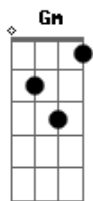

© ukulele-chords.com