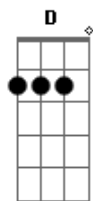

© ukulele-chords.com