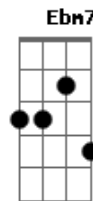

© ukulele-chords.com