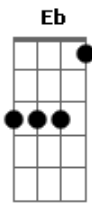

© ukulele-chords.com