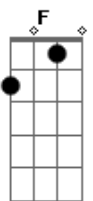

Audioslave - Like a Stone

Tom: F

Intro: Gm F Dm Eb

Gm F
On a cobweb afternoon
Dm Eb
In a room full of emptiness
Gm F
By a freeway I confess
Dm Eb
I was lost in the pages
Gm F
Of a book full of death
Dm Eb
Reading how we'll die alone
Gm F
And if we're good, we'll lay to rest
Dm Eb
Anywhere we want to go

Gm Bb F Gm
In your house I long to be
Gm Bb F Gm
Room by room patiently
Eb Gm
I'll wait for you there
F Gm
Like a stone
Eb Gm
I'll wait for you there
D
Alone

(Gm F Dm Eb)

Gm F
On my deathbed I will pray
Dm Eb
To the gods and the angels
Gm F
Like a pagan to anyone
Dm Eb
Who will take me to heaven
Gm F
To a place I recall
Dm Eb
I was there so long ago
Gm
The sky was bruised
F
The wine was bled
Dm Eb

And there you led me on

Gm Bb F Gm
In your house I long to be
Gm Bb F Gm
Room by room patiently
Eb Gm
I'll wait for you there
F Gm
Like a stone
Eb Gm
I'll wait for you there
D
Alone
D
Alone

Base solo (Gm - Bb - F - Gm) x2
(Eb - Gm - F - Gm)
(Eb - Gm - D)

Eb Bb
And on I read
D7 Eb
Until the day was gone
Eb7 C7
And I sat in regret
D7 Gm
Of all the things I've done
Eb Bb
For all that I've blessed
D7 Eb
And all that I've wronged
Eb7 C7
In dreams until my death
D7
I will wander on

Gm Bb F Gm
In your house I long to be
Gm Bb F Gm
Room by room patiently
Eb Gm
I'll wait for you there
F Gm
Like a stone
Eb Gm
I'll wait for you there
D
Alone
D Eb
Alone

Acordes

© ukulele-chords.com