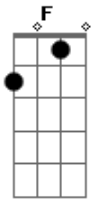

© ukulele-chords.com