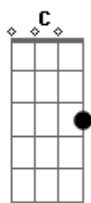

© ukulele-chords.com