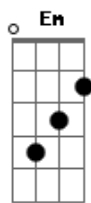

© ukulele-chords.com