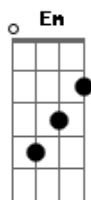

© ukulele-chords.com