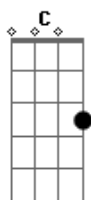

© ukulele-chords.com