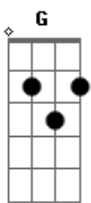

ATB - The Autumn Leaves

tom:

Intro: C Em C Em C Em

C
I woke under cover of darkness

Em
Looked up into the television sky Tonight

C
I wandered through the city alone This

Rain wouldn't stop

Em
I couldn't dry my eyes I cried

F
Who is the one to blame

Why is it that you never say

G
When the feeling leaves

G
If you're through with me

F
As I'm walking through the rain

Cold tears falling down my face

G
Like the autumn leaves

On a windy day

(C Em C Em)

C
I went to the edge of town

Em
Over bright highways where the traffic was the only sound
Around

C
While my eyes were looking at the ground

Em
I could see pictures of you floating all around

I didn't doubt

F
Who is the one to blame

Why is it that you never say

G
When the feeling leaves

G
If you're through with me

F
As I'm walking through the rain

Cold tears falling down my face

G
Like the autumn leaves

G G
On a windy day

F
Who is the one to blame

Acordes

© ukulele-chords.com