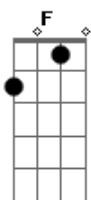

© ukulele-chords.com

Why is it that you never say

G
When the feeling leaves

G
If you're through with me

F
As I'm walking through the rain

Cold tears falling down my face

G
Like the autumn leaves

G G
On a windy day

(C Em C Em)
(C Em C Em)

F
Who is the one to blame

Why is it that you never say

G
When the feeling leaves

G
If you're through with me

F
As I'm walking through the rain

Cold tears falling down my face

G
Like the autumn leaves

G G
On a windy day

F
Who is the one to blame

Why is it that you never say

G
When the feeling leaves

G
If you're through with me

F
As I'm walking through the rain

Cold tears falling down my face

G
Like the autumn leaves

G G
On a windy day

F
Who is the one to blame

Why is it that you never say

G
When the feeling leaves

G
If you're through with me

F
As I'm walking through the rain

Cold tears falling down my face

(G G G C)