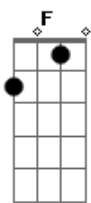

© ukulele-chords.com

Why is it that you never say

G
When the feeling leaves

G
If you're through with me

F
As I'm walking through the rain

Cold tears falling down my face

G
Like the autumn leaves

G G
On a windy day

(C Em C Em)
(C Em C Em)

F
Who is the one to blame

Why is it that you never say

G
When the feeling leaves

G
If you're through with me

F
As I'm walking through the rain

Cold tears falling down my face

G
Like the autumn leaves

G G
On a windy day

F
Who is the one to blame

Why is it that you never say

G
When the feeling leaves

G
If you're through with me

F
As I'm walking through the rain

Cold tears falling down my face

G
Like the autumn leaves

G G
On a windy day

F
Who is the one to blame

Why is it that you never say

G
When the feeling leaves

G
If you're through with me

F
As I'm walking through the rain

Cold tears falling down my face

(G G G C)