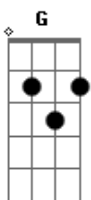

ATB - The Autumn Leaves

tom:

Intro: C Em C Em C Em

C
I woke under cover of darkness

Em
Looked up into the television sky Tonight

C
I wandered through the city alone This

Rain wouldn't stop

Em
I couldn't dry my eyes I cried

F
Who is the one to blame

Why is it that you never say

G
When the feeling leaves

G
If you're through with me

F
As I'm walking through the rain

Cold tears falling down my face

G
Like the autumn leaves

On a windy day

(C Em C Em)

C
I went to the edge of town

Em
Over bright highways where the traffic was the only sound
Around

C
While my eyes were looking at the ground

Em
I could see pictures of you floating all around

I didn't doubt

F
Who is the one to blame

Why is it that you never say

G
When the feeling leaves

G
If you're through with me

F
As I'm walking through the rain

Cold tears falling down my face

G
Like the autumn leaves

G G
On a windy day

F
Who is the one to blame

Acordes

© ukulele-chords.com