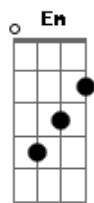

© ukulele-chords.com