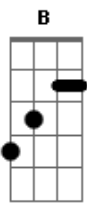

© ukulele-chords.com

(Gbm E A)

A E
But times may change as they say

Gbm E
But my love for you is far beyond their range

A E
Nobody's with me as i'm on my way

Gbm E
Watchin the waves in the sea searchin for my destiny

Em
Thru the dark and the night

Thru the day and the light

C D
I will hold you forever

Em
Anywhere that you go

I would share all my dreams

C D
But it seems that you don't understand

Gbm Dbm D
That i am lost in your love

Gbm
Cause you

Dbm D
Came like a force from above

Gbm Dbm D
So i will open my heart

Gbm
Won't you try

Gbm Dbm D
Try to make a new start

[Solo Final] Dbm Bm E Gbm B E
Gbm Dbm D Gbm Dbm D
Gbm Dbm D Gbm Dbm D
Dbm Bm E Gbm B E
Gbm D Gbm