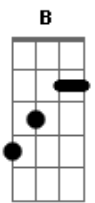

© ukulele-chords.com

(Gbm E A)

A E
But times may change as they say

Gbm E
But my love for you is far beyond their range

A E
Nobody's with me as i'm on my way

Gbm E
Watchin the waves in the sea searchin for my destiny

Em
Thru the dark and the night

Thru the day and the light

C D
I will hold you forever

Em
Anywhere that you go

I would share all my dreams

C D
But it seems that you don't understand

Gbm Dbm D
That i am lost in your love

Gbm
Cause you

Dbm D
Came like a force from above

Gbm Dbm D
So i will open my heart

Gbm
Won't you try

Gbm Dbm D
Try to make a new start

[Solo Final] Dbm Bm E Gbm B E
Gbm Dbm D Gbm Dbm D
Gbm Dbm D Gbm Dbm D
Dbm Bm E Gbm B E
Gbm D Gbm