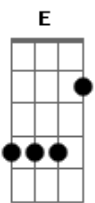

© ukulele-chords.com