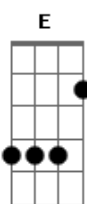

© ukulele-chords.com