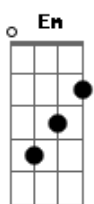

© ukulele-chords.com