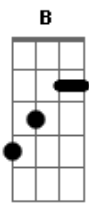

© ukulele-chords.com

(Gbm E A)

A E
But times may change as they say

Gbm E
But my love for you is far beyond their range

A E
Nobody's with me as i'm on my way

Gbm E
Watchin the waves in the sea searchin for my destiny

Em
Thru the dark and the night

Thru the day and the light

C D
I will hold you forever

Em
Anywhere that you go

I would share all my dreams

C D
But it seems that you don't understand

Gbm Dbm D
That i am lost in your love

Gbm
Cause you

Dbm D
Came like a force from above

Gbm Dbm D
So i will open my heart

Gbm
Won't you try

Gbm Dbm D
Try to make a new start

[Solo Final] Dbm Bm E Gbm B E
Gbm Dbm D Gbm Dbm D
Gbm Dbm D Gbm Dbm D
Dbm Bm E Gbm B E
Gbm D Gbm