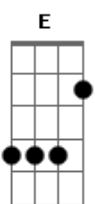

© ukulele-chords.com