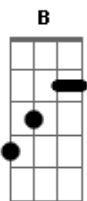

© ukulele-chords.com

(Gbm E A)

A E
But times may change as they say

Gbm E
But my love for you is far beyond their range

A E
Nobody's with me as i'm on my way

Gbm E
Watchin the waves in the sea searchin for my destiny

Em
Thru the dark and the night

Thru the day and the light

C D
I will hold you forever

Em
Anywhere that you go

I would share all my dreams

C D
But it seems that you don't understand

Gbm Dbm D
That i am lost in your love

Gbm
Cause you

Dbm D
Came like a force from above

Gbm Dbm D
So i will open my heart

Gbm
Won't you try

Gbm Dbm D
Try to make a new start

[Solo Final] Dbm Bm E Gbm B E
Gbm Dbm D Gbm Dbm D
Gbm Dbm D Gbm Dbm D
Dbm Bm E Gbm B E
Gbm D Gbm