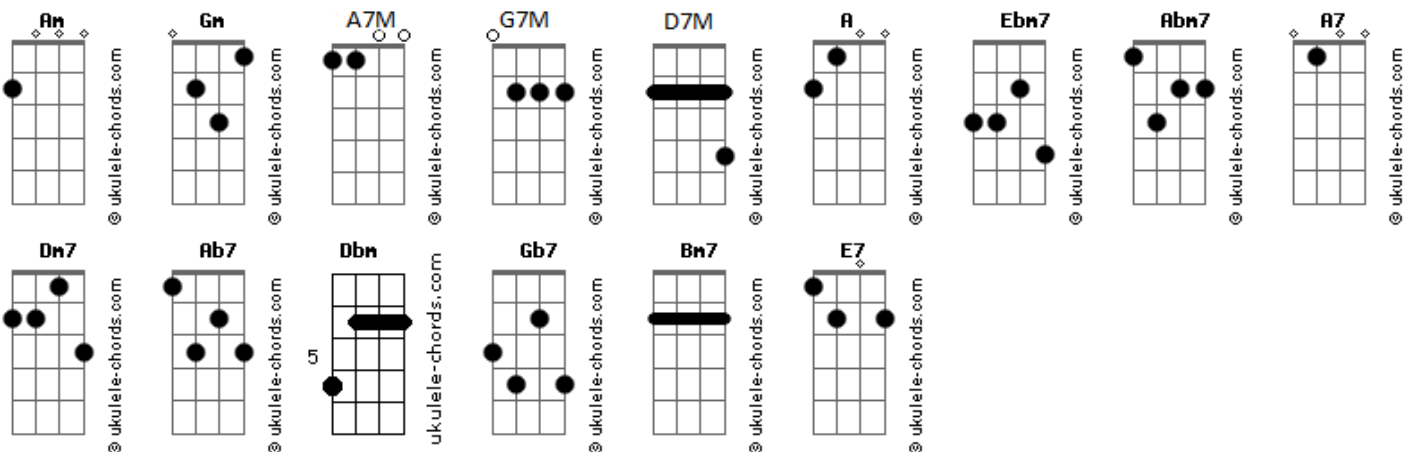

Astrud Gilberto - Dindi

tom: A

Sky A7M
G7M
 So vast is the sky
A7M
 With far away clouds
G7M
 Just wandering by
F#7M
 Where do they go?
Eb7M Abm7
 Oh, I don't know
C#7(9-/13)
 Don't know

A7M
 Wind
G7M
 That speaks to the leaves
A7M
 Telling stories
G7M
 That no one believes
F#7M Eb7M
 Stories of love
Abm7 C#7(9-/13)
 Belong to you and me

A7M A7
 Oh, Dindi
A7M
 If I only had words
A7
 I would say

D7M
 All the beautiful things that I see

Acordes

Dm7
 When you're with me
A7M A7
 Oh, my Dindi

A7M A7
 Oh, Dindi
A7M A7
 Like the song of the wind in the trees
D7M
 That's how my heart is singing, Dindi
Dm7
 Happy, Dindi
A7M A7 Eb7M Ab7 Dbm
 When you're with me