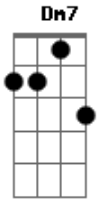

© ukulele-chords.com