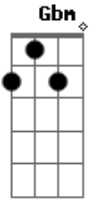

© ukulele-chords.com