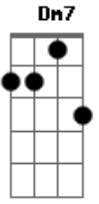

AsTro - Candy Sugar Pop

tom:

Gbm (forma dos acordes no tom de Dm)

Capostraste na 4ª casa

Intro: Dm7 Em7 A A
Dm7 Em7 A

[Primeira Parte]

Let?s get it, get it driving, never stop it
A Dm7 Em7 A Dm7

Najimakhan rideumkkaji drippin?
Em7 A A

Hamkkeraneun jigeum all night
A

[Pré-Refrão]

Oh candy sugar pop
Dm7

Baby i sungan jeulgineun geotbakke dabi eopseo
Em7 A A

Gachi ttwieobwa
Dm7 Em7 A

My candy sugar pop
A

Malhae jullae take you tonight
Dm7 Em7

I'll take you there uju jeo kkeute

^A Neowa nae gyeoten bichi gadeukhae
^{Dm7} ^{Em7} ^A

My candy sugar pop

^A Eodideunji hope you tonight

Acordes

© ukulele-chords.com

© ukulele-chords.com

© ukulele-chords.com