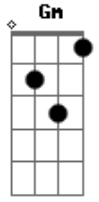

© ukulele-chords.com