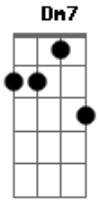

AsTro - Candy Sugar Pop

tom:

Gbm (forma dos acordes no tom de Dm)

Capostrate na 4ª casa

Intro: Dm7 Em7 A A
Dm7 Em7 A

[Primeira Parte]

Let?s get it, get it driving, never stop it
A Dm7 Em7 A Dm7

Najimakhan rideumkkaji drippin?
Em7 A A

Hamkkeraneun jigeum all night
A

[Pré-Refrão]

Oh candy sugar pop
Dm7

Baby i sungan jeulgineun geotbakke dabi eopseo
Em7 A A

Gachi ttwieobwa
Dm7 Em7 A

My candy sugar pop
A

Malhae jullae take you tonight
Dm7 Em7

I'll take you there uju jeo kkeute

^A Neowa nae gyeoten bichi gadeukhae
^{Dm7} ^{Em7} ^A

My candy sugar pop

^A Eodideunji hope you tonight

Acordes

© ukulele-chords.com

© ukulele-chords.com

© ukulele-chords.com