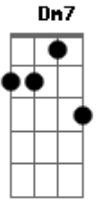

© ukulele-chords.com