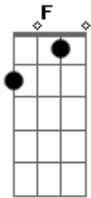

© ukulele-chords.com