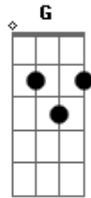

Asking Alexandria - Dear Insanity

Tom: C	1:24
	Afinação: D G C F A D
0:00	1:43
	1:48
0:10	1:53
	1:58
0:19	2:05
0:22	2:17
0:32	
0:41	2:39
	2:45
1:00	2:56
1:12	3:01

Acordes

© ukulele-chords.com

© ukulele-chords.com