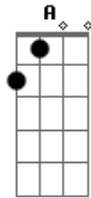

© ukulele-chords.com