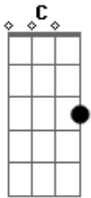

Asking Alexandria - Dear Insanity

Tom: C	1:24
	Afinação: D G C F A D
0:00	1:43
	1:48
0:10	1:53
	1:58
0:19	2:05
0:22	2:17
0:32	
0:41	2:39
	2:45
1:00	2:56
1:12	3:01

Acordes

© ukulele-chords.com

© ukulele-chords.com