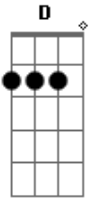

Asking Alexandria - Dear Insanity

Tom: C	1:24
	Afinação: D G C F A D
0:00	1:43
	1:48
0:10	1:53
	1:58
0:19	2:05
0:22	2:17
0:32	
0:41	2:39
	2:45
1:00	2:56
1:12	3:01

Acordes

© ukulele-chords.com

© ukulele-chords.com