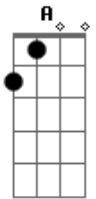

Asking Alexandria - Closure

Tom: **A**

(com acordes na forma de Afinação| DROP **C**)

Play x2

Play x6

Acordes

© ukulele-chords.com

© ukulele-chords.com