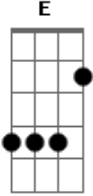

© ukulele-chords.com