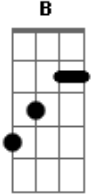

© ukulele-chords.com