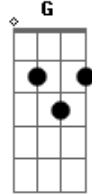

© ukulele-chords.com