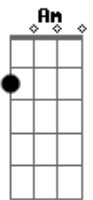

Asia - Joe Di Maggio's Glove

tom:

Intro: C G Am Em Dm Fm G
C G Am Em Dm Fm G C Cm7 Fm F

I'm always my own guy, I do what I need to get by
I believe my way is the only way
Flattery is a dull blade
So I won't use that to get my point made
'Cause you're far too smart
I'm not smart enough

I never answer to no-one
I always walk, 'cause I can't run
Hand-to-mouth, and day to day

But my pride is killing me
I just can't get where I want to be
I'm lost, I need someone to show the way

Couldn't see for looking, staring at the sun
I had no idea of what was to come

All summer it was only you
You were a gift from above

Two hearts could only beat as one
We could not get enough
I've never been completely lost
I've never been so in love

How did my heart become so soft?

Like Joe Dimaggio's glove

I don't like the telephone
And I don't much mind if I am alone
The right place and the right time
Are here and now
I live in the moment
And I don't say things that I never meant
And I won't promise that which I cannot do

I couldn't see for looking, staring at the sun
I had no warning of what was to come

All summer it was only you
Just the sound of your voice
Two hearts could only beat as one
I did not have a choice

I've never been completely lost
Never been so in love
How did my heart become so soft?
Like Joe Dimaggio's glove

I don't know how, I don't know why
All I know now is that
I will never be the same again

[Solo] C Dm7 G C Em Am7 Dm Fm G C

Acordes

© ukulele-chords.com