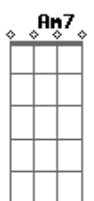

© ukulele-chords.com