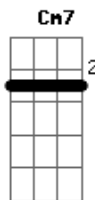

© ukulele-chords.com