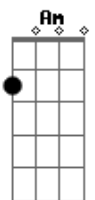

Asia - Joe Di Maggio's Glove

tom:

Intro: C G Am Em Dm Fm G
C G Am Em Dm Fm G C Cm7 Fm F

I'm always my own guy, I do what I need to get by
I believe my way is the only way
Flattery is a dull blade
So I won't use that to get my point made
'Cause you're far too smart
I'm not smart enough

I never answer to no-one
I always walk, 'cause I can't run
Hand-to-mouth, and day to day

But my pride is killing me
I just can't get where I want to be
I'm lost, I need someone to show the way

Couldn't see for looking, staring at the sun
I had no idea of what was to come

All summer it was only you
You were a gift from above

Two hearts could only beat as one
We could not get enough
I've never been completely lost
I've never been so in love

How did my heart become so soft?

Like Joe Dimaggio's glove

I don't like the telephone
And I don't much mind if I am alone
The right place and the right time
Are here and now
I live in the moment
And I don't say things that I never meant
And I won't promise that which I cannot do

I couldn't see for looking, staring at the sun
I had no warning of what was to come

All summer it was only you
Just the sound of your voice
Two hearts could only beat as one
I did not have a choice

I've never been completely lost
Never been so in love
How did my heart become so soft?
Like Joe Dimaggio's glove

I don't know how, I don't know why
All I know now is that
I will never be the same again

[Solo] C Dm7 G C Em Am7 Dm Fm G C

Acordes

© ukulele-chords.com