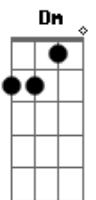

© ukulele-chords.com