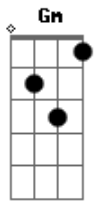

© ukulele-chords.com