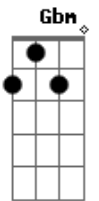

© ukulele-chords.com