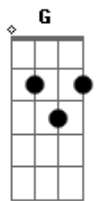

© ukulele-chords.com