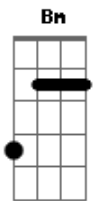

# Ashton Irwin - Straight To Your Heart

tom:

A (forma dos acordes no tom de G )

Capostrate na 2ª casa

Intro: Gbm  
 Bm Gbm G A  
 Bm Gbm G A

G  
 Just a dream away  
 A  
 The memory of the day I had to burn your letters  
 G  
 How the times have changed  
 Bm  
 Makes my head spin (My head spin)

G  
 But here and now, we're different people  
 A  
 Here and now, we know what to do  
 G Bm  
 Here and now, still wanna be with you

Bm Gbm  
 You'll be my hero here in the dark  
 G A  
 Saving my mind from ticking, yeah  
 Bm Gbm  
 Show me the way straight into your heart  
 G A  
 Straight to your heart, straight to your heart

## Acordes

© ukulele-chords.com

© ukulele-chords.com

© ukulele-chords.com

© ukulele-chords.com

G A  
 Saving my mind from ticking, yeah  
 Bm Gbm  
 Show me the way straight into your heart  
 G A  
 Straight to your heart, straight to your heart  
 Bm Gbm  
 No better place but under the stars  
 G A  
 When all of the lights are flicking, yeah  
 Bm Gbm  
 Show me the way straight into your heart  
 G A  
 Straight to your heart, straight to your heart  
 G A  
 (Heart)  
 G  
 (Heart)  
 G  
 Spin me 'round the room  
 A  
 I hope you don't forget to kill my loneliness  
 G  
 If I'm not with you  
 Bm  
 I'm better off dead, dead, dead  
 Bm Gbm  
 You'll be my hero here in the dark  
 G A  
 Saving my mind from ticking, yeah  
 Bm Gbm  
 Show me the way straight into your heart  
 G A  
 Straight to your heart, straight to your heart  
 Bm Gbm  
 No better place but under the stars  
 G A  
 When all of the lights are flicking, yeah  
 Bm Gbm  
 Show me the way straight into your heart  
 G A G  
 Straight to your heart, straight to your heart  
 A  
 Straight to your heart  
 G Bm  
 Ooh, straight to your heart