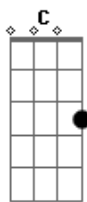

Ashes Remain - I Wont Run Away

tom:

C

Intro: Am F C G

[Primeira Parte]

I don't wanna ^{Am F} fall and throw it all away ^{C G}
I don't wanna ^{Am F} burn through another day ^{C G}
I've been searching for a better way ^{Am F}
And I'll keep fighting until it's over ^{C G}

I'm not running away ^{F C G}
When everything is falling down around me ^{F C}
Take me to the place I found You ^G
I'm so lost without You ^{F C G}
I'll be here as long as it takes

I won't run away

Acordes

© ukulele-chords.com