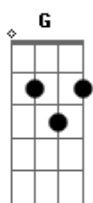

© ukulele-chords.com

© ukulele-chords.com