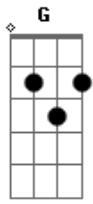

Oh- ooh
Bb
Oh, oh
D
Oh- ooh- oh
Eb
Woo, oh
Ebm

Oh- ooh
Bb
Oh, oh
D
Oh- ooh- oh
Eb
Woo, oh
Ebm
Oh- ooh

Acordes

© ukulele-chords.com