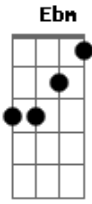

© ukulele-chords.com