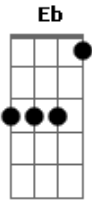

© ukulele-chords.com