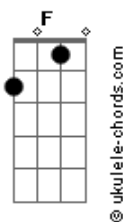

Aryy - Redflags

tom:

[Primeira Parte]

Bb
You showed me red flags **Eb**
Cm
But i had rose colored glasses on **F**
Bb
You're so magnetic **Eb**
Cm
I feel you pull me in like nothings wrong **F**

[Pré-Refrão]

Gm
With crumbs of your affection
Eb
To keep me close i learned my lesson

[Refrão]

Bb **Eb**
Guess you'll never think of me
Bb
Like i think of you **Eb**
Guess we'll never get to be more than this
I won't be more to you

[Segunda Parte]

Bb **Eb**
I just cant help it
Cm **F**
Guess you could call me a hopeless romantic
Bb **Eb** **Cm**
I make up scenarios in my head **F**

Acordes

Bout how we could be

[Pré-Refrão]

Gm
But you give me with crumbs of your affection
Eb
To keep me close, well i learned my lesson