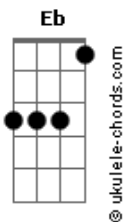

Aryy - Redflags

tom:

[Primeira Parte]

Bb
You showed me red flags **Eb**
Cm
But i had rose colored glasses on **F**
Bb
You're so magnetic **Eb**
Cm
I feel you pull me in like nothings wrong **F**

[Pré-Refrão]

Gm
With crumbs of your affection
Eb
To keep me close i learned my lesson

[Refrão]

Bb **Eb**
Guess you'll never think of me
Bb
Like i think of you **Eb**
Guess we'll never get to be more than this
I won't be more to you

[Segunda Parte]

Bb **Eb**
I just cant help it
Cm **F**
Guess you could call me a hopeless romantic
Bb **Eb** **Cm**
I make up scenarios in my head **F**

Acordes

Bout how we could be

[Pré-Refrão]

Gm
But you give me with crumbs of your affection
Eb
To keep me close, well i learned my lesson