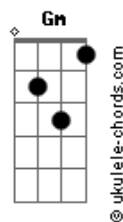

Aryy - Redflags

tom:

[Primeira Parte]

Bb
You showed me red flags **Eb**
Cm
But i had rose colored glasses on **F**
Bb
You're so magnetic **Eb**
Cm
I feel you pull me in like nothings wrong **F**

[Pré-Refrão]

Gm
With crumbs of your affection
Eb
To keep me close i learned my lesson

[Refrão]

Bb **Eb**
Guess you'll never think of me
Bb
Like i think of you **Eb**
Guess we'll never get to be more than this
I won't be more to you

[Segunda Parte]

Bb **Eb**
I just cant help it
Cm **F**
Guess you could call me a hopeless romantic
Bb **Eb** **Cm**
I make up scenarios in my head **F**

Acordes

Bout how we could be

[Pré-Refrão]

Gm
But you give me with crumbs of your affection
Eb
To keep me close, well i learned my lesson