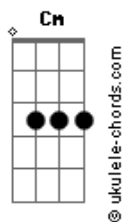

Aryy - Redflags

tom:

[Primeira Parte]

Bb
You showed me red flags **Eb**
Cm
But i had rose colored glasses on **F**
Bb
You're so magnetic **Eb**
Cm
I feel you pull me in like nothings wrong **F**

[Pré-Refrão]

Gm
With crumbs of your affection
Eb
To keep me close i learned my lesson

[Refrão]

Bb **Eb**
Guess you'll never think of me
Bb
Like i think of you **Eb**
Guess we'll never get to be more than this
I won't be more to you

[Segunda Parte]

Bb **Eb**
I just cant help it
Cm **F**
Guess you could call me a hopeless romantic
Bb **Eb** **Cm**
I make up scenarios in my head **F**

Acordes

Bout how we could be

[Pré-Refrão]

Gm
But you give me with crumbs of your affection
Eb
To keep me close, well i learned my lesson