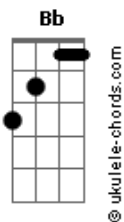

Aryy - Redflags

tom:

[Primeira Parte]

Bb
You showed me red flags **Eb**
Cm
But i had rose colored glasses on **F**
Bb
You're so magnetic **Eb**
Cm
I feel you pull me in like nothings wrong **F**

[Pré-Refrão]

Gm
With crumbs of your affection
Eb
To keep me close i learned my lesson

[Refrão]

Bb **Eb**
Guess you'll never think of me
Bb
Like i think of you **Eb**
Guess we'll never get to be more than this
I won't be more to you

[Segunda Parte]

Bb **Eb**
I just cant help it
Cm **F**
Guess you could call me a hopeless romantic
Bb **Eb** **Cm**
I make up scenarios in my head **F**

Acordes

Bout how we could be

[Pré-Refrão]

Gm
But you give me with crumbs of your affection
Eb
To keep me close, well i learned my lesson