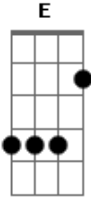

Arts Fishing Club - Hello Heartbreak

G

tom:

E Ab Cm A
That's how the hole song goes

Acordes

© ukulele-chords.com

© ukulele-chords.com

© ukulele-chords.com