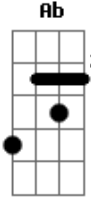

Arts Fishing Club - Hello Heartbreak

G

tom:

E Ab Cm A
That's how the hole song goes

Acordes

© ukulele-chords.com

© ukulele-chords.com

© ukulele-chords.com