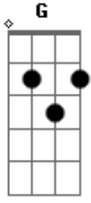

Arts Fishing Club - Hello Heartbreak

G

tom:

E Ab Cm A
That's how the hole song goes

Acordes

© ukulele-chords.com

© ukulele-chords.com

© ukulele-chords.com