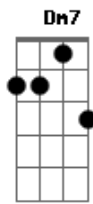

Arto Lindsay - Into Shade

tom:
Intro: Bm7 Bm

Bm7 G7M
Kiss on the corner of the mouth

Dm7 C Bm7
While plants grow strong behind the glass

G7M
Proximity is what it is

Dm7 C Bm7
And curves repeat to disarray

G7M
The roots could grow right through the glass

Em7 Gbm7
You shut your eyes to keep me out

Em7 A A
But I don't need

Bm7
To see

Bm7 Gbm7
You stand directly in the light

Em7 A A
Flush with the door

Bm7
Then shade

[Solo] Bm7 Gbm7

Bm7 G7M
Two scenes that cut together well

Em7 A A
But I don't need

Bm7
To see

Bm7 Gbm7
You stand directly in the light

Em7 A A
Flush with the door

Bm7
Then shade

Em7 Gbm7
You shut your eyes to keep me out

Em7 A A
But I don't need

Bm7
To see

Bm7 Gbm7
You stand directly in the light

Em7 A A
Flush with the door

Bm7
Then shade

[Final] Bm7 Gbm7

Acordes

© ukulele-chords.com

© ukulele-chords.com

© ukulele-chords.com