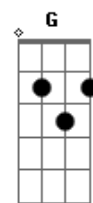

© ukulele-chords.com