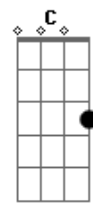

© ukulele-chords.com