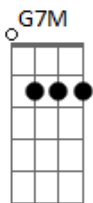

Em7 Gbm7
You shut your eyes to keep me out
Em7 A A
But I don't need
Bm7

To see
Bm7 Gbm7
You stand directly in the light
Em7 A A
Flush with the door
Bm7
Then shade
Em7 Gbm7
You shut your eyes to keep me out
Em7 A A
But I don't need
Bm7

To see
Bm7 Gbm7
You stand directly in the light
Em7 A A
Flush with the door
Bm7
Then shade
[Final] Bm7 Gbm7

Acordes

© ukulele-chords.com

© ukulele-chords.com

© ukulele-chords.com

© ukulele-chords.com

© ukulele-chords.com