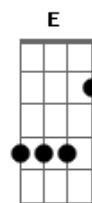

© ukulele-chords.com