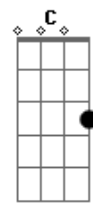

Arto Lindsay - Into Shade

tom:
Intro: Bm7 Bm

Bm7 G7M
Kiss on the corner of the mouth

Dm7 C Bm7
While plants grow strong behind the glass

G7M
Proximity is what it is

Dm7 C Bm7
And curves repeat to disarray

G7M
The roots could grow right through the glass

G Bm7
Descending from the highest note

Em7 Bm7
Taking long and easy strides

G E
All the shivers left outside

Bm7 Em7 Bm7
Astringency has a rich past

G E
Now get out of my sight

Em7 Gbm7
You shut your eyes to keep me out

Em7 A A
But I don't need

Bm7
To see

Bm7 Gbm7
You stand directly in the light

Em7 A A
Flush with the door

Bm7
Then shade

Em7 Gbm7
You shut your eyes to keep me out

Em7 A A
But I don't need

Bm7
To see

Bm7 Gbm7
You stand directly in the light

Em7 A A
Flush with the door

Bm7
Then shade

[Final] Bm7 Gbm7

Acordes

© ukulele-chords.com

© ukulele-chords.com

© ukulele-chords.com