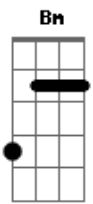

© ukulele-chords.com