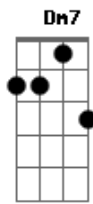

Arto Lindsay - Into Shade

tom:
Intro: Bm7 Bm

Bm7 G7M
Kiss on the corner of the mouth
Dm7 C Bm7
While plants grow strong behind the glass
G7M
Proximity is what it is
Dm7 C Bm7
And curves repeat to disarray

G7M
The roots could grow right through the glass
Dm7 C Bm7
But distance also has a ring
G Bm7
Glimpses when we turn away
Em7 Bm7
The elemental can't hold sway
G E
Moisture in and moisture out
Bm7 Em7 Bm7
Nestled in down and beads of sweat
G E
Every hour has its day

Em7 Gbm7
You shut your eyes to keep me out
Em7 A A
But I don't need
Bm7

To see
Bm7 Gbm7
You stand directly in the light
Em7 A A
Flush with the door
Bm7
Then shade
Em7 Gbm7
You shut your eyes to keep me out
Em7 A A
But I don't need
Bm7

To see
Bm7 Gbm7
You stand directly in the light
Em7 A A
Flush with the door
Bm7
Then shade
[Final] Bm7 Gbm7

Acordes

© ukulele-chords.com

© ukulele-chords.com

© ukulele-chords.com

© ukulele-chords.com

© ukulele-chords.com