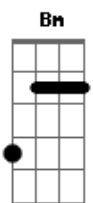

Arto Lindsay - Into Shade

tom:
Intro: Bm7 Bm

Bm7 G7M
Kiss on the corner of the mouth
Dm7 C Bm7
While plants grow strong behind the glass
G7M
Proximity is what it is
Dm7 C Bm7
And curves repeat to disarray

Em7 Gbm7
You shut your eyes to keep me out
Em7 A A
But I don't need
Bm7

To see
Bm7 Gbm7
You stand directly in the light
Em7 A A
Flush with the door
Bm7
Then shade
Em7 Gbm7
You shut your eyes to keep me out
Em7 A A
But I don't need
Bm7

To see
Bm7 Gbm7
You stand directly in the light
Em7 A A
Flush with the door
Bm7
Then shade
[Final] Bm7 Gbm7

Acordes

© ukulele-chords.com

© ukulele-chords.com

© ukulele-chords.com

© ukulele-chords.com

© ukulele-chords.com