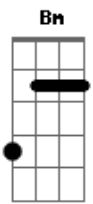

Arto Lindsay - Into Shade

tom:
Intro: Bm7 Bm

Bm7 G7M
Kiss on the corner of the mouth

Dm7 C Bm7
While plants grow strong behind the glass

G7M
Proximity is what it is

Dm7 C Bm7
And curves repeat to disarray

G7M
The roots could grow right through the glass

Em7 A A
But I don't need

Bm7
To see

Bm7 Gbm7
You stand directly in the light

Em7 A A
Flush with the door

Bm7
Then shade

Em7 Gbm7
You shut your eyes to keep me out

Em7 A A
But I don't need

Bm7
To see

Bm7 Gbm7
You stand directly in the light

Em7 A A
Flush with the door

Bm7
Then shade

[Final] Bm7 Gbm7

Acordes

© ukulele-chords.com

© ukulele-chords.com

© ukulele-chords.com