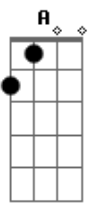

Arto Lindsay - Into Shade

tom:
Intro: Bm7 Bm

Bm7 G7M
Kiss on the corner of the mouth

Dm7 C Bm7
While plants grow strong behind the glass

G7M
Proximity is what it is

Dm7 C Bm7
And curves repeat to disarray

G7M
The roots could grow right through the glass

G Bm7
Descending from the highest note

Em7 Bm7
Taking long and easy strides

G E
All the shivers left outside

Bm7 Em7 Bm7
Astringency has a rich past

G E
Now get out of my sight

Em7 Gbm7
You shut your eyes to keep me out

Em7 A A
But I don't need

Bm7
To see

Bm7 Gbm7
You stand directly in the light

Em7 A A
Flush with the door

Bm7
Then shade

Em7 Gbm7
You shut your eyes to keep me out

Em7 A A
But I don't need

Bm7
To see

Bm7 Gbm7
You stand directly in the light

Em7 A A
Flush with the door

Bm7
Then shade

[Final] Bm7 Gbm7

Acordes

© ukulele-chords.com

© ukulele-chords.com

© ukulele-chords.com