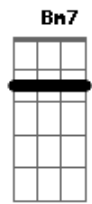

© ukulele-chords.com