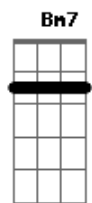

Em7 Gbm7
You shut your eyes to keep me out
Em7 A A
But I don't need
Bm7

To see
Bm7 Gbm7
You stand directly in the light
Em7 A A
Flush with the door
Bm7
Then shade
Em7 Gbm7
You shut your eyes to keep me out
Em7 A A
But I don't need
Bm7

To see
Bm7 Gbm7
You stand directly in the light
Em7 A A
Flush with the door
Bm7
Then shade
[Final] Bm7 Gbm7

Acordes

© ukulele-chords.com

© ukulele-chords.com

© ukulele-chords.com

© ukulele-chords.com

© ukulele-chords.com