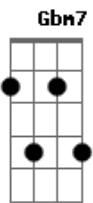

Arto Lindsay - Into Shade

tom:
Intro: Bm7 Bm

Bm7 G7M
Kiss on the corner of the mouth

Dm7 C Bm7
While plants grow strong behind the glass

G7M
Proximity is what it is

Dm7 C Bm7
And curves repeat to disarray

G7M
The roots could grow right through the glass

Em7 Gbm7
You shut your eyes to keep me out

Em7 A A
But I don't need

Bm7
To see

Bm7 Gbm7
You stand directly in the light

Em7 A A
Flush with the door

Bm7
Then shade

[Solo] Bm7 Gbm7

Bm7 G7M
Two scenes that cut together well

Em7 A A
But I don't need

Bm7
To see

Bm7 Gbm7
You stand directly in the light

Em7 A A
Flush with the door

Bm7
Then shade

Em7 Gbm7
You shut your eyes to keep me out

Em7 A A
But I don't need

Bm7
To see

Bm7 Gbm7
You stand directly in the light

Em7 A A
Flush with the door

Bm7
Then shade

[Final] Bm7 Gbm7

Acordes

© ukulele-chords.com

© ukulele-chords.com

© ukulele-chords.com