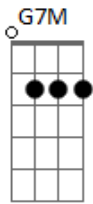

© ukulele-chords.com