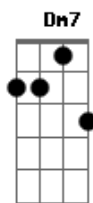

Arto Lindsay - Into Shade

tom:
Intro: Bm7 Bm

Bm7 G7M
Kiss on the corner of the mouth
Dm7 C Bm7
While plants grow strong behind the glass
G7M
Proximity is what it is
Dm7 C Bm7
And curves repeat to disarray

G7M
The roots could grow right through the glass
Dm7 C Bm7
But distance also has a ring
G Bm7
Glimpses when we turn away
Em7 Bm7
The elemental can't hold sway
G E
Moisture in and moisture out
Bm7 Em7 Bm7
Nestled in down and beads of sweat
G E
Every hour has its day

Em7 Gbm7
You shut your eyes to keep me out
Em7 A A
But I don't need
Bm7

To see
Bm7 Gbm7
You stand directly in the light
Em7 A A
Flush with the door
Bm7
Then shade
Em7 Gbm7
You shut your eyes to keep me out
Em7 A A
But I don't need
Bm7

To see
Bm7 Gbm7
You stand directly in the light
Em7 A A
Flush with the door
Bm7
Then shade
[Final] Bm7 Gbm7

Acordes

© ukulele-chords.com

© ukulele-chords.com

© ukulele-chords.com

© ukulele-chords.com

© ukulele-chords.com