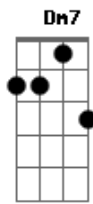

© ukulele-chords.com