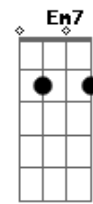

Bm7 Gbm7
You stand directly in the light

Em7 A A
Flush with the door

Bm7
Then shade

[Final] Bm7 Gbm7

Acordes

© ukulele-chords.com

© ukulele-chords.com

© ukulele-chords.com