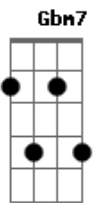

© ukulele-chords.com