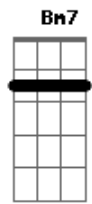

Em7 Gbm7
You shut your eyes to keep me out
Em7 A A
But I don't need
Bm7

To see
Bm7 Gbm7
You stand directly in the light
Em7 A A
Flush with the door
Bm7
Then shade
Em7 Gbm7
You shut your eyes to keep me out
Em7 A A
But I don't need
Bm7

To see
Bm7 Gbm7
You stand directly in the light
Em7 A A
Flush with the door
Bm7
Then shade
[Final] Bm7 Gbm7

Acordes

© ukulele-chords.com

© ukulele-chords.com

© ukulele-chords.com

© ukulele-chords.com

© ukulele-chords.com