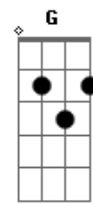

© ukulele-chords.com