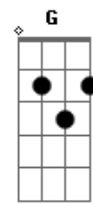

Arto Lindsay - Into Shade

tom:
Intro: Bm7 Bm

Bm7 G7M
Kiss on the corner of the mouth

Dm7 C Bm7
While plants grow strong behind the glass

G7M
Proximity is what it is

Dm7 C Bm7
And curves repeat to disarray

G7M
The roots could grow right through the glass

Em7 Gbm7
You shut your eyes to keep me out

Em7 A A
But I don't need

Bm7
To see

Bm7 Gbm7
You stand directly in the light

Em7 A A
Flush with the door

Bm7
Then shade

[Solo] Bm7 Gbm7

Bm7 G7M
Two scenes that cut together well

Em7 A A
But I don't need

Bm7
To see

Bm7 Gbm7
You stand directly in the light

Em7 A A
Flush with the door

Bm7
Then shade

Em7 Gbm7
You shut your eyes to keep me out

Em7 A A
But I don't need

Bm7
To see

Bm7 Gbm7
You stand directly in the light

Em7 A A
Flush with the door

Bm7
Then shade

[Final] Bm7 Gbm7

Acordes

© ukulele-chords.com

© ukulele-chords.com

© ukulele-chords.com