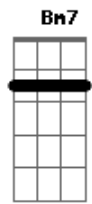

Em7 A A
But I don't need

Bm7
To see

Bm7 Gbm7
You stand directly in the light

Em7 A A
Flush with the door

Bm7
Then shade

Em7 Gbm7
You shut your eyes to keep me out

Em7 A A
But I don't need

Bm7
To see

Bm7 Gbm7
You stand directly in the light

Em7 A A
Flush with the door

Bm7
Then shade

[Final] Bm7 Gbm7

Acordes

© ukulele-chords.com

© ukulele-chords.com

© ukulele-chords.com