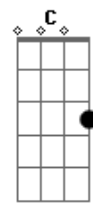

Arto Lindsay - Into Shade

tom:
Intro: Bm7 Bm

Bm7 G7M
Kiss on the corner of the mouth
Dm7 C Bm7
While plants grow strong behind the glass
G7M
Proximity is what it is
Dm7 C Bm7
And curves repeat to disarray

Em7 Gbm7
You shut your eyes to keep me out
Em7 A A
But I don't need
Bm7

To see
Bm7 Gbm7
You stand directly in the light
Em7 A A
Flush with the door
Bm7
Then shade
Em7 Gbm7
You shut your eyes to keep me out
Em7 A A
But I don't need
Bm7

To see
Bm7 Gbm7
You stand directly in the light
Em7 A A
Flush with the door
Bm7
Then shade
[Final] Bm7 Gbm7

Acordes

© ukulele-chords.com

© ukulele-chords.com

© ukulele-chords.com

© ukulele-chords.com

© ukulele-chords.com