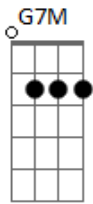

Arto Lindsay - Into Shade

tom:
Intro: Bm7 Bm

Bm7 G7M
Kiss on the corner of the mouth

Dm7 C Bm7
While plants grow strong behind the glass

G7M
Proximity is what it is

Dm7 C Bm7
And curves repeat to disarray

G7M
The roots could grow right through the glass

Em7 A A
But I don't need

Bm7
To see

Bm7 Gbm7
You stand directly in the light

Em7 A A
Flush with the door

Bm7
Then shade

Em7 Gbm7
You shut your eyes to keep me out

Em7 A A
But I don't need

Bm7
To see

Bm7 Gbm7
You stand directly in the light

Em7 A A
Flush with the door

Bm7
Then shade

[Final] Bm7 Gbm7

Acordes

© ukulele-chords.com

© ukulele-chords.com

© ukulele-chords.com