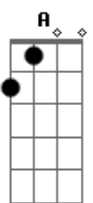

Arto Lindsay - Into Shade

tom:
Intro: Bm7 Bm

Bm7 G7M
Kiss on the corner of the mouth
Dm7 C Bm7
While plants grow strong behind the glass
G7M
Proximity is what it is
Dm7 C Bm7
And curves repeat to disarray

G7M
The roots could grow right through the glass
Dm7 C Bm7
But distance also has a ring
G Bm7
Glimpses when we turn away
Em7 Bm7
The elemental can't hold sway
G E
Moisture in and moisture out
Bm7 Em7 Bm7
Nestled in down and beads of sweat
G E
Every hour has its day

Em7 Gbm7
You shut your eyes to keep me out
Em7 A A
But I don't need
Bm7

To see
Bm7 Gbm7
You stand directly in the light
Em7 A A
Flush with the door
Bm7

Then shade
[Solo] Bm7 Gbm7

Bm7 G7M
Two scenes that cut together well
Dm7 C Bm7
Reflecting things they never say

G7M
Like stripes that gather at the waist
Dm7 C Bm7
These streets meet only once a day
G7M
These rooms have witnessed brush display
Dm7 C Bm7
Now they impress themselves in turn
G Bm7
Descending from the highest note
Em7 Bm7
Taking long and easy strides
G E
All the shivers left outside
Bm7 Em7 Bm7
Astringency has a rich past
G E
Now get out of my sight

Em7 Gbm7
You shut your eyes to keep me out
Em7 A A
But I don't need
Bm7

To see
Bm7 Gbm7
You stand directly in the light
Em7 A A
Flush with the door
Bm7
Then shade
Em7 Gbm7
You shut your eyes to keep me out
Em7 A A
But I don't need
Bm7

To see
Bm7 Gbm7
You stand directly in the light
Em7 A A
Flush with the door
Bm7
Then shade
[Final] Bm7 Gbm7

Acordes

© ukulele-chords.com