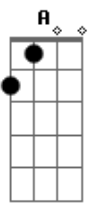

Arto Lindsay - Into Shade

tom:
Intro: Bm7 Bm

Bm7 G7M
Kiss on the corner of the mouth
Dm7 C Bm7
While plants grow strong behind the glass
G7M
Proximity is what it is
Dm7 C Bm7
And curves repeat to disarray

G7M
The roots could grow right through the glass
Dm7 C Bm7
But distance also has a ring
G Bm7
Glimpses when we turn away
Em7 Bm7
The elemental can't hold sway
G E
Moisture in and moisture out
Bm7 Em7 Bm7
Nestled in down and beads of sweat
G E
Every hour has its day

Em7 Gbm7
You shut your eyes to keep me out
Em7 A A
But I don't need
Bm7

To see
Bm7 Gbm7
You stand directly in the light
Em7 A A
Flush with the door
Bm7

Then shade
[Solo] Bm7 Gbm7

Bm7 G7M
Two scenes that cut together well
Dm7 C Bm7
Reflecting things they never say

G7M
Like stripes that gather at the waist
Dm7 C Bm7
These streets meet only once a day
G7M
These rooms have witnessed brush display
Dm7 C Bm7
Now they impress themselves in turn
G Bm7
Descending from the highest note
Em7 Bm7
Taking long and easy strides
G E
All the shivers left outside
Bm7 Em7 Bm7
Astringency has a rich past
G E
Now get out of my sight

Em7 Gbm7
You shut your eyes to keep me out
Em7 A A
But I don't need
Bm7

To see
Bm7 Gbm7
You stand directly in the light
Em7 A A
Flush with the door
Bm7
Then shade
Em7 Gbm7
You shut your eyes to keep me out
Em7 A A
But I don't need
Bm7

To see
Bm7 Gbm7
You stand directly in the light
Em7 A A
Flush with the door
Bm7
Then shade
[Final] Bm7 Gbm7

Acordes

© ukulele-chords.com