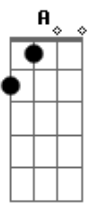

Arto Lindsay - Into Shade

tom:
Intro: Bm7 Bm

Bm7 G7M
Kiss on the corner of the mouth
Dm7 C Bm7
While plants grow strong behind the glass
G7M
Proximity is what it is
Dm7 C Bm7
And curves repeat to disarray

G7M
The roots could grow right through the glass
Dm7 C Bm7
But distance also has a ring
G Bm7
Glimpses when we turn away
Em7 Bm7
The elemental can't hold sway
G E
Moisture in and moisture out
Bm7 Em7 Bm7
Nestled in down and beads of sweat
G E
Every hour has its day

Em7 Gbm7
You shut your eyes to keep me out
Em7 A A
But I don't need
Bm7

To see
Bm7 Gbm7
You stand directly in the light
Em7 A A
Flush with the door
Bm7
Then shade

[Solo] Bm7 Gbm7

Bm7 G7M
Two scenes that cut together well
Dm7 C Bm7
Reflecting things they never say

G7M
Like stripes that gather at the waist
Dm7 C Bm7
These streets meet only once a day
G7M
These rooms have witnessed brush display
Dm7 C Bm7
Now they impress themselves in turn
G Bm7
Descending from the highest note
Em7 Bm7
Taking long and easy strides
G E
All the shivers left outside
Bm7 Em7 Bm7
Astringency has a rich past
G E
Now get out of my sight

Em7 Gbm7
You shut your eyes to keep me out
Em7 A A
But I don't need
Bm7

To see
Bm7 Gbm7
You stand directly in the light
Em7 A A
Flush with the door
Bm7
Then shade
Em7 Gbm7
You shut your eyes to keep me out
Em7 A A
But I don't need
Bm7

To see
Bm7 Gbm7
You stand directly in the light
Em7 A A
Flush with the door
Bm7
Then shade

[Final] Bm7 Gbm7

Acordes

© ukulele-chords.com