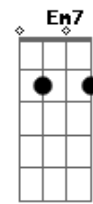

© ukulele-chords.com