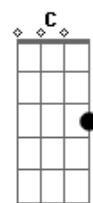

Arto Lindsay - Into Shade

tom:
Intro: Bm7 Bm

Bm7 G7M
Kiss on the corner of the mouth
Dm7 C Bm7
While plants grow strong behind the glass
G7M
Proximity is what it is
Dm7 C Bm7
And curves repeat to disarray

Em7 Gbm7
You shut your eyes to keep me out
Em7 A A
But I don't need
Bm7

To see
Bm7 Gbm7
You stand directly in the light
Em7 A A
Flush with the door
Bm7
Then shade
Em7 Gbm7
You shut your eyes to keep me out
Em7 A A
But I don't need
Bm7

To see
Bm7 Gbm7
You stand directly in the light
Em7 A A
Flush with the door
Bm7
Then shade
[Final] Bm7 Gbm7

Acordes

© ukulele-chords.com

© ukulele-chords.com

© ukulele-chords.com

© ukulele-chords.com

© ukulele-chords.com