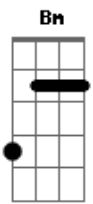

Arto Lindsay - Into Shade

tom:
Intro: Bm7 Bm

Bm7 G7M
Kiss on the corner of the mouth
Dm7 C Bm7
While plants grow strong behind the glass
G7M
Proximity is what it is
Dm7 C Bm7
And curves repeat to disarray

Em7 Gbm7
You shut your eyes to keep me out
Em7 A A
But I don't need
Bm7

To see
Bm7 Gbm7
You stand directly in the light
Em7 A A
Flush with the door
Bm7
Then shade
Em7 Gbm7
You shut your eyes to keep me out
Em7 A A
But I don't need
Bm7

To see
Bm7 Gbm7
You stand directly in the light
Em7 A A
Flush with the door
Bm7
Then shade
[Final] Bm7 Gbm7

Acordes

© ukulele-chords.com

© ukulele-chords.com

© ukulele-chords.com

© ukulele-chords.com

© ukulele-chords.com