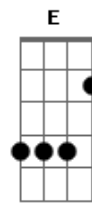

Arto Lindsay - Into Shade

tom:
Intro: Bm7 Bm

Bm7 G7M
Kiss on the corner of the mouth

Dm7 C Bm7
While plants grow strong behind the glass

G7M
Proximity is what it is

Dm7 C Bm7
And curves repeat to disarray

G7M
The roots could grow right through the glass

Em7 Gbm7
You shut your eyes to keep me out

Em7 A A
But I don't need

Bm7
To see

Bm7 Gbm7
You stand directly in the light

Em7 A A
Flush with the door

Bm7
Then shade

[Solo] Bm7 Gbm7

Bm7 G7M
Two scenes that cut together well

Em7 A A
But I don't need

Bm7
To see

Bm7 Gbm7
You stand directly in the light

Em7 A A
Flush with the door

Bm7
Then shade

Em7 Gbm7
You shut your eyes to keep me out

Em7 A A
But I don't need

Bm7
To see

Bm7 Gbm7
You stand directly in the light

Em7 A A
Flush with the door

Bm7
Then shade

[Final] Bm7 Gbm7

Acordes

© ukulele-chords.com

© ukulele-chords.com

© ukulele-chords.com