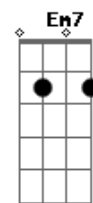

© ukulele-chords.com