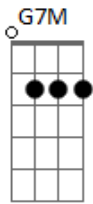

Em7 Gbm7
You shut your eyes to keep me out
Em7 A A
But I don't need
Bm7

To see
Bm7 Gbm7
You stand directly in the light
Em7 A A
Flush with the door
Bm7
Then shade
Em7 Gbm7
You shut your eyes to keep me out
Em7 A A
But I don't need
Bm7

To see
Bm7 Gbm7
You stand directly in the light
Em7 A A
Flush with the door
Bm7
Then shade
[Final] Bm7 Gbm7

Acordes

© ukulele-chords.com

© ukulele-chords.com

© ukulele-chords.com

© ukulele-chords.com

© ukulele-chords.com