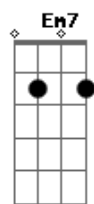

© ukulele-chords.com