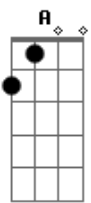

© ukulele-chords.com