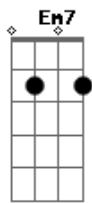

Artie - I Wish We Met Again

tom:

Intro: **D7M** **G**

I wish I had the time to tell you **G7M**
 I wish hello was always brand new **G**
 I wish somethings could have been different **D7M**

And I wish we met again
A **G7M**
 I just wanna remind you **G**
 That I'm still thinking about you **D7M**
 And I wish we met again
 And I wish we met again

G7M **G** **D7M**
 I am a fool trying to find you in a crowd
 I didn't want to make you go away **G7M**
G
 Now, it doesn't make sense at all
D7M **A**
 My mind is set on you, like it always do

Come on
 (Riff 1)

(**D7M**)

I wish I had the time to tell you **G7M**
 I wish hello was always brand new **Em7**
 I wish somethings could have been different **D7M**

And I wish we met again **A**
A **G7M**
 I just wanna remind you **Em7**
 That I'm still thinking about you **D7M**
 And I wish we met again
 And I wish we met again

[Final] **G7M** **G** **D7M** **G7M**

Acordes

© ukulele-chords.com

© ukulele-chords.com

© ukulele-chords.com

© ukulele-chords.com

© ukulele-chords.com

© ukulele-chords.com