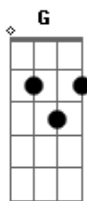

Artie - I Wish We Met Again

tom:

Intro: **D7M** **G**

I wish I had the time to tell you **G7M**
I wish hello was always brand new **G**
I wish somethings could have been different **D7M**

And I wish we met again **A** **G7M**
I just wanna remind you **G**
That I'm still thinking about you **D7M**

And I wish we met again
And I wish we met again

G7M **G** **D7M**
I am a fool trying to find you in a crowd
I didn't want to make you go away **G7M**

Now, it doesn't make sense at all **G**
My mind is set on you, like it always do **D7M** **A**

Come on

(Riff 1)

(**D7M** **Bm**)

I wish I had the time to tell you **G7M**
I wish hello was always brand new **G**
I wish somethings could have been different **D7M**
And I wish we met again
I just wanna remind you **A** **G7M**
That I'm still thinking about you **G**
And I wish we met again **D7M**
And I wish we met again

(**D7M**)

I wish I had the time to tell you **G7M**
I wish hello was always brand new **Em7**
I wish somethings could have been different **D7M**
And I wish we met again **A**
I just wanna remind you **A** **G7M**
That I'm still thinking about you **Em7**
And I wish we met again **D7M**
And I wish we met again
[Final] **G7M** **G** **D7M** **G7M**

Acordes