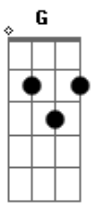

Artie - I Wish We Met Again

tom:

Intro: **D7M** **G**

I wish I had the time to tell you **G7M**
I wish hello was always brand new **G**
I wish somethings could have been different **D7M**

And I wish we met again
A **G7M**
I just wanna remind you **G**
That I'm still thinking about you **D7M**
And I wish we met again
And I wish we met again

G7M **G** **D7M**
I am a fool trying to find you in a crowd
I didn't want to make you go away **G7M**
G
Now, it doesn't make sense at all
D7M **A**
My mind is set on you, like it always do

Come on
(Riff 1)

(**D7M** **Bm**)

I wish I had the time to tell you **G7M**
I wish hello was always brand new **G**
I wish somethings could have been different **D7M**

And I wish we met again
A **G7M**
I just wanna remind you **G**
That I'm still thinking about you **D7M**
And I wish we met again
And I wish we met again

(**D7M**)

I wish I had the time to tell you **G7M**
I wish hello was always brand new **Em7**
I wish somethings could have been different **D7M**

And I wish we met again **A**
A **G7M**
I just wanna remind you **Em7**
That I'm still thinking about you **D7M**
And I wish we met again
And I wish we met again

[Final] **G7M** **G** **D7M** **G7M**

Acordes

© ukulele-chords.com