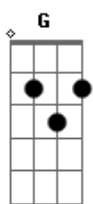

Artie - I Wish We Met Again

tom:

Intro: **D7M** **G**

I wish I had the time to tell you **G7M**
I wish hello was always brand new **G**
I wish somethings could have been different **D7M**

And I wish we met again **A** **G7M**
I just wanna remind you **G**
That I'm still thinking about you **D7M**
And I wish we met again
And I wish we met again

G7M **G** **D7M**
I am a fool trying to find you in a crowd
I didn't want to make you go away **G7M**
Now, it doesn't make sense at all **G**
My mind is set on you, like it always do **D7M** **A**

Come on

(Riff 1)

(**D7M** **Bm**)

I wish I had the time to tell you **G7M**
I wish hello was always brand new **G**
I wish somethings could have been different **D7M**
And I wish we met again
I just wanna remind you **A** **G7M**
That I'm still thinking about you **G**
And I wish we met again **D7M**
And I wish we met again

(**D7M**)

I wish I had the time to tell you **G7M**
I wish hello was always brand new **Em7**
I wish somethings could have been different **D7M**
And I wish we met again **A**
I just wanna remind you **A** **G7M**
That I'm still thinking about you **Em7**
And I wish we met again **D7M**
And I wish we met again
[Final] **G7M** **G** **D7M** **G7M**

Acordes

© ukulele-chords.com