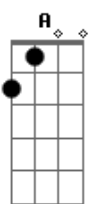

© ukulele-chords.com