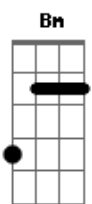

© ukulele-chords.com