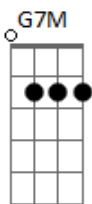

© ukulele-chords.com