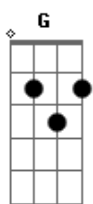

Artie - I Wish We Met Again

tom:

Intro: **D7M** **G**

I wish I had the time to tell you **G7M**
I wish hello was always brand new **G**
I wish somethings could have been different **D7M**

And I wish we met again **A** **G7M**
I just wanna remind you **G**
That I'm still thinking about you **D7M**

And I wish we met again
And I wish we met again

G7M **G** I am a fool trying to find you in a crowd **D7M**
I didn't want to make you go away **G7M**

Now, it doesn't make sense at all **G**
My mind is set on you, like it always do **D7M** **A**

Come on

(Riff 1)

(**D7M** **Bm**)

I wish I had the time to tell you **G7M**
I wish hello was always brand new **G**
I wish somethings could have been different **D7M**
And I wish we met again
I just wanna remind you **A** **G7M**
That I'm still thinking about you **G**
And I wish we met again **D7M**
And I wish we met again

(**D7M**)

I wish I had the time to tell you **G7M**
I wish hello was always brand new **Em7**
I wish somethings could have been different **D7M**
And I wish we met again **A**
I just wanna remind you **A** **G7M**
That I'm still thinking about you **Em7**
And I wish we met again **D7M**
And I wish we met again
[Final] **G7M** **G** **D7M** **G7M**

Acordes

© ukulele-chords.com