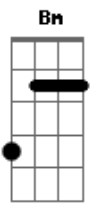

Artie - I Wish We Met Again

tom:

Intro: **D7M** **G**

I wish I had the time to tell you **G7M**
 I wish hello was always brand new **G**
 I wish somethings could have been different **D7M**

And I wish we met again
A **G7M**
 I just wanna remind you **G**
 That I'm still thinking about you **D7M**
 And I wish we met again
 And I wish we met again

G7M **G** **D7M**
 I am a fool trying to find you in a crowd
 I didn't want to make you go away **G7M**
G
 Now, it doesn't make sense at all
D7M **A**
 My mind is set on you, like it always do

Come on
 (Riff 1)

(**D7M**)

I wish I had the time to tell you **G7M**
 I wish hello was always brand new **Em7**
 I wish somethings could have been different **D7M**

And I wish we met again **A**
A **G7M**
 I just wanna remind you **Em7**
 That I'm still thinking about you **D7M**
 And I wish we met again
 And I wish we met again

[Final] **G7M** **G** **D7M** **G7M**

Acordes

© ukulele-chords.com

© ukulele-chords.com

© ukulele-chords.com

© ukulele-chords.com

© ukulele-chords.com

© ukulele-chords.com