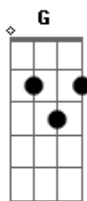

Artie - I Wish We Met Again

tom:

Intro: **D7M** **G**

I wish I had the time to tell you **G7M**
I wish hello was always brand new **G**
I wish somethings could have been different **D7M**

And I wish we met again
A **G7M**
I just wanna remind you **G**
That I'm still thinking about you **D7M**
And I wish we met again
And I wish we met again

G7M **G** **D7M**
I am a fool trying to find you in a crowd
I didn't want to make you go away **G7M**
G
Now, it doesn't make sense at all
D7M **A**
My mind is set on you, like it always do

Come on

(Riff 1)

(**D7M** **Bm**)

I wish I had the time to tell you **G7M**
I wish hello was always brand new **G**
I wish somethings could have been different **D7M**

And I wish we met again
A **G7M**
I just wanna remind you **G**
That I'm still thinking about you **D7M**
And I wish we met again
And I wish we met again

(**D7M**)

I wish I had the time to tell you **G7M**
I wish hello was always brand new **Em7**
I wish somethings could have been different **D7M**

And I wish we met again **A**
A **G7M**
I just wanna remind you **Em7**
That I'm still thinking about you **D7M**
And I wish we met again
And I wish we met again

[Final] **G7M** **G** **D7M** **G7M**

Acordes