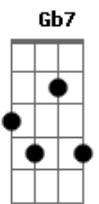

© ukulele-chords.com