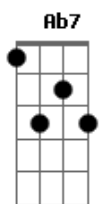

© ukulele-chords.com