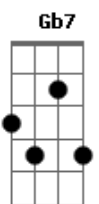

© ukulele-chords.com