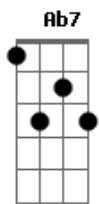

© ukulele-chords.com