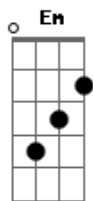

© ukulele-chords.com