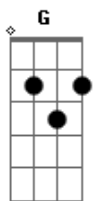

Arthur Russell - Close My Eyes

tom:

Intro: G
[Primeira Parte]

G C G
I'll close my eyes and listen
G Em C
To you, the corn come out
Am Em C
Don't you hear the stars, they glisten
G D C C C
As we go in and out

G C G
Down where the trees grow together
G Em C
And the western path comes to an end
Am Em C
To see the sign it says 'clear weather'
G D C C
I'll meet you tonight, my friend

[Refrão]

G C
Will the corn be growing a little tonight
G D
As I wait in the fields for you?
C D Em C
Who knows what grows in the morning light

G D G
When we can feel the watery dew?

[Segunda Parte]

G C G
I just can't be there with no other
G Em C
I know those hills will be true
Am Em C
Away from my sister and brother
G D C
And down through the grasses so blue

G C G
The air is sweet and steady
G Em C
And flowers bloom out of sight
Am Em C
I know the sky is ready
G D C
Come meet me down here tonight

[Refrão]

G C
Will the corn be growing a little tonight
G D
As I wait in the fields for you?
C D Em C
Who knows what grows in the morning light
G D G C G
When we can feel the watery dew?

Acordes

© ukulele-chords.com