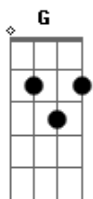

Arthur Russell - Close My Eyes

tom:

Intro: G
[Primeira Parte]

G C G
I'll close my eyes and listen
G Em C
To you, the corn come out
Am Em C
Don't you hear the stars, they glisten
G D C C C
As we go in and out

G C G
Down where the trees grow together
G Em C
And the western path comes to an end
Am Em C
To see the sign it says 'clear weather'
G D C
I'll meet you tonight, my friend

[Refrão]

G C
Will the corn be growing a little tonight
G D
As I wait in the fields for you?
C D Em C
Who knows what grows in the morning light

G D G
When we can feel the watery dew?

[Segunda Parte]

G C G
I just can't be there with no other
G Em C
I know those hills will be true
Am Em C
Away from my sister and brother
G D C
And down through the grasses so blue

G C G
The air is sweet and steady
G Em C
And flowers bloom out of sight
Am Em C
I know the sky is ready
G D C
Come meet me down here tonight

[Refrão]

G C
Will the corn be growing a little tonight
G D
As I wait in the fields for you?
C D Em C
Who knows what grows in the morning light
G D G C G
When we can feel the watery dew?

Acordes

© ukulele-chords.com