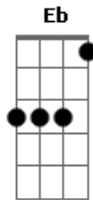

© ukulele-chords.com