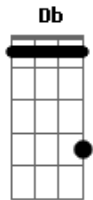

© ukulele-chords.com