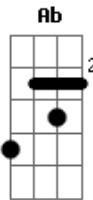

F Db F
Sure I learned that most of us get what we deserve
Db Db
Gave me your heart of rusty nails
F
And now you ask why it impales
Db Db
What you hide you can't conceal
F
Through your eyes all is revealed
Eb
Db Ab
Watch what you wish for, you know you just might get it
F Ab
Completely without me
Eb Db
What's in your head is on your hands
F Ab
Completely without me
Eb Db F Ab
I over turned, I understand that everything you want ain't
always what you
Db Db
Need
F Ab
Completely without me
Eb Db Db
Completely without me
(F Db F Db F Db Ab)
F Ab
Completely without me
Eb Db
What's in your head is on your hands
F Ab
Completely without me
Eb Db F Ab
I over turned, I understand that everything you want ain't
always what you
Db Db
Need
F Ab
Completely without me
Eb Db Db
Completely without me
F Ab
Completely without me
Eb Db Db Db
Completely without me

Acordes

© ukulele-chords.com