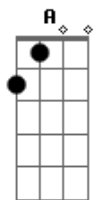

'Cause I'm a changed man

Acordes

© ukulele-chords.com