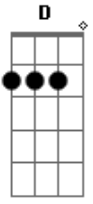

© ukulele-chords.com