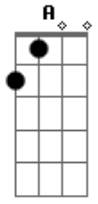

'Cause I'm a changed man

Acordes

© ukulele-chords.com