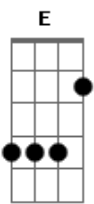

© ukulele-chords.com