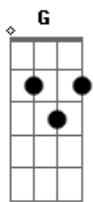

Arnaldo Costa - Goodbye for now

Tom: G

Intro: G D Em
C G Am D
G D Em
C D G

G D Em
Don?t take me wrong girl
C G Am D
I have to leave you there for now
G D Em
I?m gonna be back till the end of time
C D G
Goodbye for now is right

C G
I?m gonna send letters from time to time
Bm Em
Reply if you wanna try
C D
But if you don?t mind
Em C G D7 G
I?ll have to find someone to be by my side

Em C
Don't wish I'd never crossed
G D7

Your way it's time to say
Em C G
How good it was to be with you
D7
Nothing else is true

C D G
Goodbye for now is right
(G D Em)
(C G Am D)
(G D Em)
(C D)

G D Em
Don?t take me wrong girl
C G Am D
My life is calling so I have to go
G D Em
Don't get upset we have to cope with that
C D G
Goodbye for now is right

C D Em
Goodbye for now is right
C D G
Goodbye for now is right

Acordes

© ukulele-chords.com