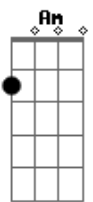

C D Em
 Goodbye for now is right
 C D G
 Goodbye for now is right

Acordes

© ukulele-chords.com

© ukulele-chords.com

© ukulele-chords.com

© ukulele-chords.com

© ukulele-chords.com

© ukulele-chords.com