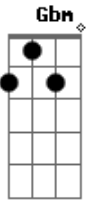

Gbm E
Até a noite cair, no chão

D
Até a gente cair

A
Fique aqui comigo

Acordes

© ukulele-chords.com

© ukulele-chords.com

© ukulele-chords.com

© ukulele-chords.com