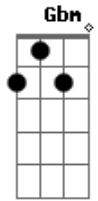

Gbm E
Até a noite cair, no chão

D
Até a gente cair

A
Fique aqui comigo

Acordes

© ukulele-chords.com

© ukulele-chords.com

© ukulele-chords.com

© ukulele-chords.com