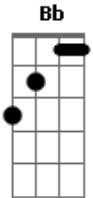

# Armored Dawn - Ragnarok

tom:

Intro: C Eb Bb Ab  
C Eb Bb F

C G  
A yellow blossom  
C G  
United fate  
Bb F  
I've gone so far, this path so long  
Ab Bb  
Can't walk alone  
C G  
A loyal brother  
C G  
True friends in arms  
Bb F  
United men, ten thousand Strong  
Ab Bb  
Till death sets us apart

( C Eb Bb Ab )  
( C Eb Bb F )

C G  
We watch the world  
C G  
See how it's lost  
Bb F  
The men are weak, their reason lost