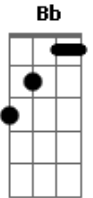

C G
We watch the world
C G
See how it's lost
Bb F
The men are weak, their reason lost

Acordes

© ukulele-chords.com

© ukulele-chords.com

© ukulele-chords.com

© ukulele-chords.com

© ukulele-chords.com

© ukulele-chords.com

Ab Bb
We're gonna show them wrong
C G
The only hope is
C G
To reconstruct
Bb F
True power in our progénies
Ab Bb
Put the world in honors way

C Eb
Sometimes in our hearts
Bb Ab
We feel the gods
C Eb
Unrivaled Brothers
Eb F
Till Ragnarok