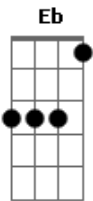

# Armored Dawn - Ragnarok

tom:

Intro: C Eb Bb Ab  
C Eb Bb F

C G  
A yellow blossom  
C G  
United fate  
Bb F  
I've gone so far, this path so long  
Ab Bb  
Can't walk alone  
C G  
A loyal brother  
C G  
True friends in arms  
Bb F  
United men, ten thousand Strong  
Ab Bb  
Till death sets us apart

( C Eb Bb Ab )  
( C Eb Bb F )

C G  
We watch the world  
C G  
See how it's lost  
Bb F  
The men are weak, their reason lost