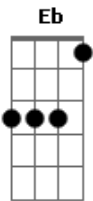

© ukulele-chords.com