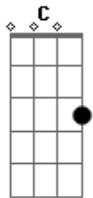

Armored Dawn - Ragnarok

tom:

Intro: C Eb Bb Ab
C Eb Bb F

C G
A yellow blossom
C G
United fate
Bb F
I've gone so far, this path so long
Ab Bb
Can't walk alone
C G
A loyal brother
C G
True friends in arms
Bb F
United men, ten thousand Strong
Ab Bb
Till death sets us apart

C Eb
Sometimes in our hearts
Bb Ab
We feel the gods
C Eb
Unrivaled Brothers
Eb F
Till Ragnarok

C Eb
My friend, my brother
Bb Ab
Till Ragnarok
C Eb
My friend, my brother
Bb F
Till Ragnarok

(C Eb Bb Ab)
(C Eb Bb F)

C G
We watch the world
C G
See how it's lost
Bb F
The men are weak, their reason lost

Acordes

© ukulele-chords.com