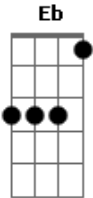

# Armored Dawn - Ragnarok

tom:

Intro: C Eb Bb Ab  
C Eb Bb F

C G  
A yellow blossom  
C G  
United fate  
Bb F  
I've gone so far, this path so long  
Ab Bb  
Can't walk alone  
C G  
A loyal brother  
C G  
True friends in arms  
Bb F  
United men, ten thousand Strong  
Ab Bb  
Till death sets us apart

( C Eb Bb Ab )  
( C Eb Bb F )

C G  
We watch the world  
C G  
See how it's lost  
Bb F  
The men are weak, their reason lost