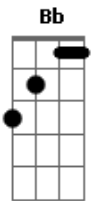

# Armored Dawn - Ragnarok

tom:

Intro: C Eb Bb Ab  
C Eb Bb F

C G  
A yellow blossom  
C G  
United fate  
Bb F  
I've gone so far, this path so long  
Ab Bb  
Can't walk alone  
C G  
A loyal brother  
C G  
True friends in arms  
Bb F  
United men, ten thousand Strong  
Ab Bb  
Till death sets us apart

( C Eb Bb Ab )  
( C Eb Bb F )

C G  
We watch the world  
C G  
See how it's lost  
Bb F  
The men are weak, their reason lost