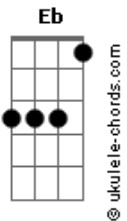

Armored Dawn - Ragnarok

tom:

Intro: C Eb Bb Ab
C Eb Bb F

C G
A yellow blossom
C G
United fate
Bb F
I've gone so far, this path so long
Ab Bb
Can't walk alone
C G
A loyal brother
C G
True friends in arms
Bb F
United men, ten thousand Strong
Ab Bb
Till death sets us apart

C Eb
Sometimes in our hearts
Bb Ab
We feel the gods
C Eb
Unrivaled Brothers
Eb F
Till Ragnarok

C Eb
My friend, my brother
Bb Ab
Till Ragnarok
C Eb
My friend, my brother
Bb F
Till Ragnarok

(C Eb Bb Ab)
(C Eb Bb F)

C G
We watch the world
C G
See how it's lost
Bb F
The men are weak, their reason lost

Acordes

Ab Bb
We're gonna show them wrong
C G
The only hope is
C G
To reconstruct
Bb F
True power in our progénies
Ab Bb
Put the world in honors way

C Eb
Sometimes in our hearts
Bb Ab
We feel the gods
C Eb
Unrivaled Brothers
Eb F
Till Ragnarok

C Eb
My friend, my brother
Bb Ab
Till Ragnarok
C Eb
My friend, my brother
Bb F
Till Ragnarok
(Eb Eb Eb F Eb C Eb)
(Eb F Eb C Eb)
(Eb F Eb C Eb C)

C Eb
Sometimes in our hearts
Bb Ab
We feel the gods
C Eb
Unrivaled Brothers
Eb F
Till Ragnarok

C Eb
My friend, my brother
Bb Ab
Till Ragnarok
C Eb
My friend, my brother
Bb F
Till Ragnarok