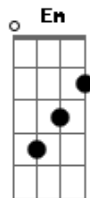

© ukulele-chords.com