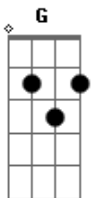

Santa tell me if you're really there
Don't make me fall in love again
If he won't be here next year
Santa tell me if he really cares
Cause I can give it all away if he won't be here next year

I've been down this road before
Fell in love on Christmas night
But I knew you say I woke up and you wasn't by my side
Now I need someone to hold
Be my fire in the cold

But it's hard to tell if this is just a fling or if it's true love

That he thinks of
So next Christmas I'm not all alone boy

Santa tell me if you're really there
Don't make me fall in love again
If he won't be here next year
Santa tell me if he really cares
Cause I can give it all away if he won't be here next year

Oh I wanna have him beside me like ooh
On the 25th by the fireplace ooh
But I don't want no broken heart
This year I got to be smart

Oh baby
If he won't be, if he won't be here

Santa tell me if you're really there
Don't make me fall in love again
If he won't be here next year
Santa tell me if he really cares
Cause I can give it all away if he won't be here next year

Santa tell me if you're really there
Don't make me fall in love again
If he won't be here next year
Santa tell me if he really cares
Cause I can give it all away if he won't be here next year

Acordes

© ukulele-chords.com