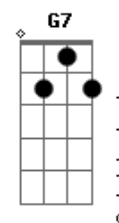

[Pré-Refrão]

C
Click, click, click and post
Bm
Drip-drip-dripped in gold
Am
Quick, quick, quick, let's go
Bm Dm C
Kiss me and take off your clothes

[Refrão]

C Bm Am
Imagine a world like that
Bm
Imagine a world like that
C Bm
We go like up 'til I'm 'sleep on your chest
Am Bm Dm
Love how my face fits so good in your neck
C Bm Am
Why can't you imagine a world like that?
Bm
Imagine a world

[Segunda Parte]

G Bm
Knew you were perfect, after the first kiss
Am Am7
Took a deep breath like, "ooh"
G Bm Dm7
Feels like forever, baby, I never thought that it would be you

Em Bm
Tell me your secrets, all of the creep shit
Am Am7
That's how I know it's true
G Bm Dm7
Baby, direct it, name in the credits
Dm7 G7
Like the movies, ooh

[Pré-Refrão]

C
Click, click, click and post
Bm
Drip-drip-dripped in gold
Am
Quick, quick, quick, let's go
Bm Dm C
Kiss me and take off your clothes

[Refrão]

C Bm Am
Imagine a world like that
Bm
Imagine a world like that
C Bm
We go like up 'til I'm 'sleep on your chest
Am Bm Dm
Love how my face fits so good in your neck
C Bm Am
Why can't you imagine a world like that?
Bm
Imagine a world

G
Can you imagine it?
G
Can you imagine it?
Am
Can you imagine it?
Am
Can you imagine it?
Em
Can you imagine it? (Can you imagine?)
Em
Can you imagine it? (Can you imagine?)
D C
Can you imagine it? (Ooh)

Imagine that
G
Imagine it, imagine it
Am
Imagine it, imagine it
Em D C
Imagine, imagine
G Am
Imagine, imagine
Em D C
Imagine, imagine

Acordes