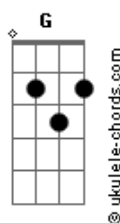

[Pré-Refrão]

C
Click, click, click and post
Bm
Drip-drip-dripped in gold
Am
Quick, quick, quick, let's go
Bm Dm C
Kiss me and take off your clothes

[Refrão]

C Bm Am
Imagine a world like that
Bm
Imagine a world like that
C Bm
We go like up 'til I'm 'sleep on your chest
Am Bm Dm
Love how my face fits so good in your neck
C Bm Am
Why can't you imagine a world like that?
Bm
Imagine a world

[Segunda Parte]

G Bm
Knew you were perfect, after the first kiss
Am Am7
Took a deep breath like, "ooh"
G Bm Dm7
Feels like forever, baby, I never thought that it would be you

Em Bm
Tell me your secrets, all of the creep shit
Am Am7
That's how I know it's true
G Bm Dm7
Baby, direct it, name in the credits
Dm7 G7
Like the movies, ooh

[Pré-Refrão]

C
Click, click, click and post
Bm
Drip-drip-dripped in gold
Am
Quick, quick, quick, let's go
Bm Dm C
Kiss me and take off your clothes

[Refrão]

C Bm Am
Imagine a world like that
Bm
Imagine a world like that
C Bm
We go like up 'til I'm 'sleep on your chest
Am Bm Dm
Love how my face fits so good in your neck
C Bm Am
Why can't you imagine a world like that?
Bm
Imagine a world

G
Can you imagine it?
G
Can you imagine it?
Am
Can you imagine it?
Am
Can you imagine it?
Em
Can you imagine it? (Can you imagine?)
Em
Can you imagine it? (Can you imagine?)
D C
Can you imagine it? (Ooh)

Imagine that
G
Imagine it, imagine it
Am
Imagine it, imagine it
Em D C
Imagine, imagine
G Am
Imagine, imagine
Em D C
Imagine, imagine

Acordes