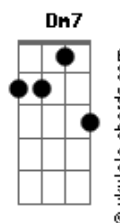

[Pré-Refrão]

C
Click, click, click and post
Bm
Drip-drip-dripped in gold
Am
Quick, quick, quick, let's go
Bm Dm C
Kiss me and take off your clothes

[Refrão]

C Bm Am
Imagine a world like that
Bm
Imagine a world like that
C Bm
We go like up 'til I'm 'sleep on your chest
Am Bm Dm
Love how my face fits so good in your neck
C Bm Am
Why can't you imagine a world like that?
Bm
Imagine a world

[Segunda Parte]

G Bm
Knew you were perfect, after the first kiss
Am Am7
Took a deep breath like, "ooh"
G Bm Dm7
Feels like forever, baby, I never thought that it would be you

Em Bm
Tell me your secrets, all of the creep shit
Am Am7
That's how I know it's true
G Bm Dm7
Baby, direct it, name in the credits
Dm7 G7
Like the movies, ooh

[Pré-Refrão]

C
Click, click, click and post
Bm
Drip-drip-dripped in gold
Am
Quick, quick, quick, let's go
Bm Dm C
Kiss me and take off your clothes

[Refrão]

C Bm Am
Imagine a world like that
Bm
Imagine a world like that
C Bm
We go like up 'til I'm 'sleep on your chest
Am Bm Dm
Love how my face fits so good in your neck
C Bm Am
Why can't you imagine a world like that?
Bm
Imagine a world

G
Can you imagine it?
G
Can you imagine it?
Am
Can you imagine it?
Am
Can you imagine it?
Em
Can you imagine it? (Can you imagine?)
Em
Can you imagine it? (Can you imagine?)
D C
Can you imagine it? (Ooh)

Imagine that
G
Imagine it, imagine it
Am
Imagine it, imagine it
Em D C
Imagine, imagine
G Am
Imagine, imagine
Em D C
Imagine, imagine

Acordes