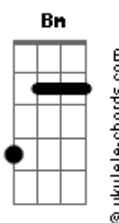

[Pré-Refrão]

C
Click, click, click and post
Bm
Drip-drip-dripped in gold
Am
Quick, quick, quick, let's go
Bm Dm C
Kiss me and take off your clothes

[Refrão]

C Bm Am
Imagine a world like that
Bm
Imagine a world like that
C Bm
We go like up 'til I'm 'sleep on your chest
Am Bm Dm
Love how my face fits so good in your neck
C Bm Am
Why can't you imagine a world like that?
Bm
Imagine a world

[Segunda Parte]

G Bm
Knew you were perfect, after the first kiss
Am Am7
Took a deep breath like, "ooh"
G Bm Dm7
Feels like forever, baby, I never thought that it would be you

Em Bm
Tell me your secrets, all of the creep shit
Am Am7
That's how I know it's true
G Bm Dm7
Baby, direct it, name in the credits
Dm7 G7
Like the movies, ooh

[Pré-Refrão]

C
Click, click, click and post
Bm
Drip-drip-dripped in gold
Am
Quick, quick, quick, let's go
Bm Dm C
Kiss me and take off your clothes

[Refrão]

C Bm Am
Imagine a world like that
Bm
Imagine a world like that
C Bm
We go like up 'til I'm 'sleep on your chest
Am Bm Dm
Love how my face fits so good in your neck
C Bm Am
Why can't you imagine a world like that?
Bm
Imagine a world

G
Can you imagine it?
G
Can you imagine it?
Am
Can you imagine it?
Am
Can you imagine it?
Em
Can you imagine it? (Can you imagine?)
Em
Can you imagine it? (Can you imagine?)
D C
Can you imagine it? (Ooh)

Imagine that
G
Imagine it, imagine it
Am
Imagine it, imagine it
Em D C
Imagine, imagine
G Am
Imagine, imagine
Em D C
Imagine, imagine

Acordes