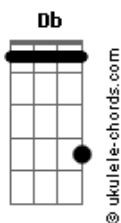

[Pré-Refrão]

C
Click, click, click and post
Bm
Drip-drip-dripped in gold
Am
Quick, quick, quick, let's go
Bm Dm C
Kiss me and take off your clothes

[Refrão]

C Bm Am
Imagine a world like that
Bm
Imagine a world like that
C Bm
We go like up 'til I'm 'sleep on your chest
Am Bm Dm
Love how my face fits so good in your neck
C Bm Am
Why can't you imagine a world like that?
Bm
Imagine a world

[Segunda Parte]

G Bm
Knew you were perfect, after the first kiss
Am Am7
Took a deep breath like, "ooh"
G Bm Dm7
Feels like forever, baby, I never thought that it would be you

Em Bm
Tell me your secrets, all of the creep shit
Am Am7
That's how I know it's true
G Bm Dm7
Baby, direct it, name in the credits
Dm7 G7
Like the movies, ooh

[Pré-Refrão]

C
Click, click, click and post
Bm
Drip-drip-dripped in gold
Am
Quick, quick, quick, let's go
Bm Dm C
Kiss me and take off your clothes

[Refrão]

C Bm Am
Imagine a world like that
Bm
Imagine a world like that
C Bm
We go like up 'til I'm 'sleep on your chest
Am Bm Dm
Love how my face fits so good in your neck
C Bm Am
Why can't you imagine a world like that?
Bm
Imagine a world

G
Can you imagine it?
G
Can you imagine it?
Am
Can you imagine it?
Am
Can you imagine it?
Em
Can you imagine it? (Can you imagine?)
Em
Can you imagine it? (Can you imagine?)
D C
Can you imagine it? (Ooh)

Imagine that
G
Imagine it, imagine it
Am
Imagine it, imagine it
Em D C
Imagine, imagine
G Am
Imagine, imagine
Em D C
Imagine, imagine

Acordes