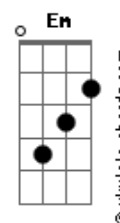

[Pré-Refrão]

C
Click, click, click and post
Bm
Drip-drip-dripped in gold
Am
Quick, quick, quick, let's go
Bm Dm C
Kiss me and take off your clothes

[Refrão]

C Bm Am
Imagine a world like that
Bm
Imagine a world like that
C Bm
We go like up 'til I'm 'sleep on your chest
Am Bm Dm
Love how my face fits so good in your neck
C Bm Am
Why can't you imagine a world like that?
Bm
Imagine a world

[Segunda Parte]

G Bm
Knew you were perfect, after the first kiss
Am Am7
Took a deep breath like, "ooh"
G Bm Dm7
Feels like forever, baby, I never thought that it would be you

Em Bm
Tell me your secrets, all of the creep shit
Am Am7
That's how I know it's true
G Bm Dm7
Baby, direct it, name in the credits
Dm7 G7
Like the movies, ooh

[Pré-Refrão]

C
Click, click, click and post
Bm
Drip-drip-dripped in gold
Am
Quick, quick, quick, let's go
Bm Dm C
Kiss me and take off your clothes

[Refrão]

C Bm Am
Imagine a world like that
Bm
Imagine a world like that
C Bm
We go like up 'til I'm 'sleep on your chest
Am Bm Dm
Love how my face fits so good in your neck
C Bm Am
Why can't you imagine a world like that?
Bm
Imagine a world

G
Can you imagine it?
G
Can you imagine it?
Am
Can you imagine it?
Am
Can you imagine it?
Em
Can you imagine it? (Can you imagine?)
Em
Can you imagine it? (Can you imagine?)
D C
Can you imagine it? (Ooh)

Imagine that
G
Imagine it, imagine it
Am
Imagine it, imagine it
Em D C
Imagine, imagine
G Am
Imagine, imagine
Em D C
Imagine, imagine

Acordes