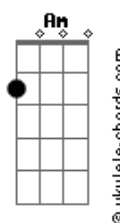

[Pré-Refrão]

C
Click, click, click and post
Bm
Drip-drip-dripped in gold
Am
Quick, quick, quick, let's go
Bm Dm C
Kiss me and take off your clothes

[Refrão]

C Bm Am
Imagine a world like that
Bm
Imagine a world like that
C Bm
We go like up 'til I'm 'sleep on your chest
Am Bm Dm
Love how my face fits so good in your neck
C Bm Am
Why can't you imagine a world like that?
Bm
Imagine a world

[Segunda Parte]

G Bm
Knew you were perfect, after the first kiss
Am Am7
Took a deep breath like, "ooh"
G Bm Dm7
Feels like forever, baby, I never thought that it would be you

Em Bm
Tell me your secrets, all of the creep shit
Am Am7
That's how I know it's true
G Bm Dm7
Baby, direct it, name in the credits
Dm7 G7
Like the movies, ooh

[Pré-Refrão]

C
Click, click, click and post
Bm
Drip-drip-dripped in gold
Am
Quick, quick, quick, let's go
Bm Dm C
Kiss me and take off your clothes

[Refrão]

C Bm Am
Imagine a world like that
Bm
Imagine a world like that
C Bm
We go like up 'til I'm 'sleep on your chest
Am Bm Dm
Love how my face fits so good in your neck
C Bm Am
Why can't you imagine a world like that?
Bm
Imagine a world

G
Can you imagine it?
G
Can you imagine it?
Am
Can you imagine it?
Am
Can you imagine it?
Em
Can you imagine it? (Can you imagine?)
Em
Can you imagine it? (Can you imagine?)
D C
Can you imagine it? (Ooh)

Imagine that
G
Imagine it, imagine it
Am
Imagine it, imagine it
Em D C
Imagine, imagine
G Am
Imagine, imagine
Em D C
Imagine, imagine

Acordes