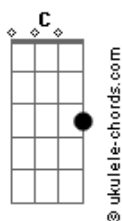

[Pré-Refrão]

C
Click, click, click and post
Bm
Drip-drip-dripped in gold
Am
Quick, quick, quick, let's go
Bm Dm C
Kiss me and take off your clothes

[Refrão]

C Bm Am
Imagine a world like that
Bm
Imagine a world like that
C Bm
We go like up 'til I'm 'sleep on your chest
Am Bm Dm
Love how my face fits so good in your neck
C Bm Am
Why can't you imagine a world like that?
Bm
Imagine a world

[Segunda Parte]

G Bm
Knew you were perfect, after the first kiss
Am Am7
Took a deep breath like, "ooh"
G Bm Dm7
Feels like forever, baby, I never thought that it would be you

Em Bm
Tell me your secrets, all of the creep shit
Am Am7
That's how I know it's true
G Bm Dm7
Baby, direct it, name in the credits
Dm7 G7
Like the movies, ooh

[Pre-Refrão]

C
Click, click, click and post
Bm
Drip-drip-dripped in gold
Am
Quick, quick, quick, let's go
Bm Dm C
Kiss me and take off your clothes
[Refrão]

C Bm Am
Imagine a world like that
Bm
Imagine a world like that
C Bm
We go like up 'til I'm 'sleep on your chest
Am Bm Dm
Love how my face fits so good in your neck
C Bm Am
Why can't you imagine a world like that?
Bm
Imagine a world

[Terceira Parte]

G
Can you imagine it?
G
Can you imagine it?
Am
Can you imagine it?
Am
Can you imagine it?
Em
Can you imagine it? (Can you imagine?)
Em
Can you imagine it? (Can you imagine?)
D C
Can you imagine it? (Ooh)

Imagine that
G
Imagine it, imagine it
Am
Imagine it, imagine it
Em D C
Imagine, imagine
G Am
Imagine, imagine
Em D C
Imagine, imagine

Acordes