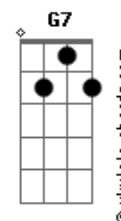

[Pré-Refrão]

C
Click, click, click and post
Bm
Drip-drip-dripped in gold
Am
Quick, quick, quick, let's go
Bm Dm C
Kiss me and take off your clothes

[Refrão]

C Bm Am
Imagine a world like that
Bm
Imagine a world like that
C Bm
We go like up 'til I'm 'sleep on your chest
Am Bm Dm
Love how my face fits so good in your neck
C Bm Am
Why can't you imagine a world like that?
Bm
Imagine a world

[Segunda Parte]

G Bm
Knew you were perfect, after the first kiss
Am Am7
Took a deep breath like, "ooh"
G Bm Dm7
Feels like forever, baby, I never thought that it would be you

Em Bm
Tell me your secrets, all of the creep shit
Am Am7
That's how I know it's true
G Bm Dm7
Baby, direct it, name in the credits
Dm7 G7
Like the movies, ooh

[Pre-Refrão]

C
Click, click, click and post
Bm
Drip-drip-dripped in gold
Am
Quick, quick, quick, let's go
Bm Dm C
Kiss me and take off your clothes
[Refrão]

C Bm Am
Imagine a world like that
Bm
Imagine a world like that
C Bm
We go like up 'til I'm 'sleep on your chest
Am Bm Dm
Love how my face fits so good in your neck
C Bm Am
Why can't you imagine a world like that?
Bm
Imagine a world

[Terceira Parte]

G
Can you imagine it?
G
Can you imagine it?
Am
Can you imagine it?
Am
Can you imagine it?
Em
Can you imagine it? (Can you imagine?)
Em
Can you imagine it? (Can you imagine?)
D C
Can you imagine it? (Ooh)

Imagine that
G
Imagine it, imagine it
Am
Imagine it, imagine it
Em D C
Imagine, imagine
G Am
Imagine, imagine
Em D C
Imagine, imagine

Acordes