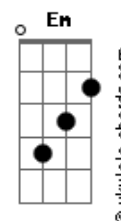

[Pré-Refrão]

C
Click, click, click and post
Bm
Drip-drip-dripped in gold
Am
Quick, quick, quick, let's go
Bm Dm C
Kiss me and take off your clothes

[Refrão]

C Bm Am
Imagine a world like that
Bm
Imagine a world like that
C Bm
We go like up 'til I'm 'sleep on your chest
Am Bm Dm
Love how my face fits so good in your neck
C Bm Am
Why can't you imagine a world like that?
Bm
Imagine a world

[Segunda Parte]

G Bm
Knew you were perfect, after the first kiss
Am Am7
Took a deep breath like, "ooh"
G Bm Dm7
Feels like forever, baby, I never thought that it would be you

Em Bm
Tell me your secrets, all of the creep shit
Am Am7
That's how I know it's true
G Bm Dm7
Baby, direct it, name in the credits
Dm7 G7
Like the movies, ooh

[Pre-Refrão]

C
Click, click, click and post
Bm
Drip-drip-dripped in gold
Am
Quick, quick, quick, let's go
Bm Dm C
Kiss me and take off your clothes
[Refrão]

C Bm Am
Imagine a world like that
Bm
Imagine a world like that
C Bm
We go like up 'til I'm 'sleep on your chest
Am Bm Dm
Love how my face fits so good in your neck
C Bm Am
Why can't you imagine a world like that?
Bm
Imagine a world

[Terceira Parte]

G
Can you imagine it?
G
Can you imagine it?
Am
Can you imagine it?
Am
Can you imagine it?
Em
Can you imagine it? (Can you imagine?)
Em
Can you imagine it? (Can you imagine?)
D C
Can you imagine it? (Ooh)

Imagine that
G
Imagine it, imagine it
Am
Imagine it, imagine it
Em D C
Imagine, imagine
G Am
Imagine, imagine
Em D C
Imagine, imagine

Acordes