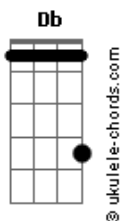

[Pré-Refrão]

C
Click, click, click and post
Bm
Drip-drip-dripped in gold
Am
Quick, quick, quick, let's go
Bm Dm C
Kiss me and take off your clothes

[Refrão]

C Bm Am
Imagine a world like that
Bm
Imagine a world like that
C Bm
We go like up 'til I'm 'sleep on your chest
Am Bm Dm
Love how my face fits so good in your neck
C Bm Am
Why can't you imagine a world like that?
Bm
Imagine a world

[Segunda Parte]

G Bm
Knew you were perfect, after the first kiss
Am Am7
Took a deep breath like, "ooh"
G Bm Dm7
Feels like forever, baby, I never thought that it would be you

Em Bm
Tell me your secrets, all of the creep shit
Am Am7
That's how I know it's true
G Bm Dm7
Baby, direct it, name in the credits
Dm7 G7
Like the movies, ooh

[Pre-Refrão]

C
Click, click, click and post
Bm
Drip-drip-dripped in gold
Am
Quick, quick, quick, let's go
Bm Dm C
Kiss me and take off your clothes
[Refrão]

C Bm Am
Imagine a world like that
Bm
Imagine a world like that
C Bm
We go like up 'til I'm 'sleep on your chest
Am Bm Dm
Love how my face fits so good in your neck
C Bm Am
Why can't you imagine a world like that?
Bm
Imagine a world

[Terceira Parte]

G
Can you imagine it?
G
Can you imagine it?
Am
Can you imagine it?
Am
Can you imagine it?
Em
Can you imagine it? (Can you imagine?)
Em
Can you imagine it? (Can you imagine?)
D C
Can you imagine it? (Ooh)

Imagine that
G
Imagine it, imagine it
Am
Imagine it, imagine it
Em D C
Imagine, imagine
G Am
Imagine, imagine
Em D C
Imagine, imagine

Acordes