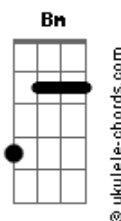

[Pré-Refrão]

C
Click, click, click and post
Bm
Drip-drip-dripped in gold
Am
Quick, quick, quick, let's go
Bm Dm C
Kiss me and take off your clothes

[Refrão]

C Bm Am
Imagine a world like that
Bm
Imagine a world like that
C Bm
We go like up 'til I'm 'sleep on your chest
Am Bm Dm
Love how my face fits so good in your neck
C Bm Am
Why can't you imagine a world like that?
Bm
Imagine a world

[Segunda Parte]

G Bm
Knew you were perfect, after the first kiss
Am Am7
Took a deep breath like, "ooh"
G Bm Dm7
Feels like forever, baby, I never thought that it would be you

Em Bm
Tell me your secrets, all of the creep shit
Am Am7
That's how I know it's true
G Bm Dm7
Baby, direct it, name in the credits
Dm7 G7
Like the movies, ooh

[Pre-Refrão]

C
Click, click, click and post
Bm
Drip-drip-dripped in gold
Am
Quick, quick, quick, let's go
Bm Dm C
Kiss me and take off your clothes
[Refrão]

C Bm Am
Imagine a world like that
Bm
Imagine a world like that
C Bm
We go like up 'til I'm 'sleep on your chest
Am Bm Dm
Love how my face fits so good in your neck
C Bm Am
Why can't you imagine a world like that?
Bm
Imagine a world

[Terceira Parte]

G
Can you imagine it?
G
Can you imagine it?
Am
Can you imagine it?
Am
Can you imagine it?
Em
Can you imagine it? (Can you imagine?)
Em
Can you imagine it? (Can you imagine?)
D C
Can you imagine it? (Ooh)

Imagine that
G
Imagine it, imagine it
Am
Imagine it, imagine it
Em D C
Imagine, imagine
G Am
Imagine, imagine
Em D C
Imagine, imagine

Acordes