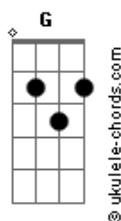

[Pré-Refrão]

C
Click, click, click and post
Bm
Drip-drip-dripped in gold
Am
Quick, quick, quick, let's go
Bm Dm C
Kiss me and take off your clothes

[Refrão]

C Bm Am
Imagine a world like that
Bm
Imagine a world like that
C Bm
We go like up 'til I'm 'sleep on your chest
Am Bm Dm
Love how my face fits so good in your neck
C Bm Am
Why can't you imagine a world like that?
Bm
Imagine a world

[Segunda Parte]

G Bm
Knew you were perfect, after the first kiss
Am Am7
Took a deep breath like, "ooh"
G Bm Dm7
Feels like forever, baby, I never thought that it would be you

Em Bm
Tell me your secrets, all of the creep shit
Am Am7
That's how I know it's true
G Bm Dm7
Baby, direct it, name in the credits
Dm7 G7
Like the movies, ooh

[Pre-Refrão]

C
Click, click, click and post
Bm
Drip-drip-dripped in gold
Am
Quick, quick, quick, let's go
Bm Dm C
Kiss me and take off your clothes
[Refrão]

C Bm Am
Imagine a world like that
Bm
Imagine a world like that
C Bm
We go like up 'til I'm 'sleep on your chest
Am Bm Dm
Love how my face fits so good in your neck
C Bm Am
Why can't you imagine a world like that?
Bm
Imagine a world

[Terceira Parte]

G
Can you imagine it?
G
Can you imagine it?
Am
Can you imagine it?
Am
Can you imagine it?
Em
Can you imagine it? (Can you imagine?)
Em
Can you imagine it? (Can you imagine?)
D C
Can you imagine it? (Ooh)

Imagine that
G
Imagine it, imagine it
Am
Imagine it, imagine it
Em D C
Imagine, imagine
G Am
Imagine, imagine
Em D C
Imagine, imagine

Acordes