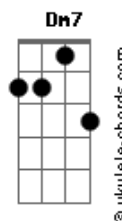

[Pré-Refrão]

C
Click, click, click and post
Bm
Drip-drip-dripped in gold
Am
Quick, quick, quick, let's go
Bm Dm C
Kiss me and take off your clothes

[Refrão]

C Bm Am
Imagine a world like that
Bm
Imagine a world like that
C Bm
We go like up 'til I'm 'sleep on your chest
Am Bm Dm
Love how my face fits so good in your neck
C Bm Am
Why can't you imagine a world like that?
Bm
Imagine a world

[Segunda Parte]

G Bm
Knew you were perfect, after the first kiss
Am Am7
Took a deep breath like, "ooh"
G Bm Dm7
Feels like forever, baby, I never thought that it would be you

Em Bm
Tell me your secrets, all of the creep shit
Am Am7
That's how I know it's true
G Bm Dm7
Baby, direct it, name in the credits
Dm7 G7
Like the movies, ooh

[Pre-Refrão]

C
Click, click, click and post
Bm
Drip-drip-dripped in gold
Am
Quick, quick, quick, let's go
Bm Dm C
Kiss me and take off your clothes
[Refrão]

C Bm Am
Imagine a world like that
Bm
Imagine a world like that
C Bm
We go like up 'til I'm 'sleep on your chest
Am Bm Dm
Love how my face fits so good in your neck
C Bm Am
Why can't you imagine a world like that?
Bm
Imagine a world

[Terceira Parte]

G
Can you imagine it?
G
Can you imagine it?
Am
Can you imagine it?
Am
Can you imagine it?
Em
Can you imagine it? (Can you imagine?)
Em
Can you imagine it? (Can you imagine?)
D C
Can you imagine it? (Ooh)

Imagine that
G
Imagine it, imagine it
Am
Imagine it, imagine it
Em D C
Imagine, imagine
G Am
Imagine, imagine
Em D C
Imagine, imagine

Acordes