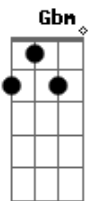

© ukulele-chords.com