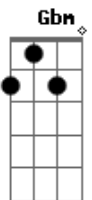

© ukulele-chords.com