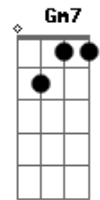

© ukulele-chords.com