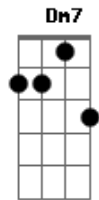

© ukulele-chords.com