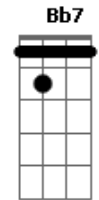

© ukulele-chords.com