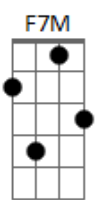

© ukulele-chords.com