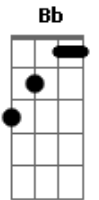

© ukulele-chords.com