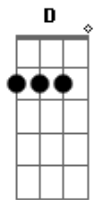

Aretha Franklin - Walk On By

Tom: F

Intro: Am7

Am7
If you see me walking down the street
D Am7 D Am7 D
And I start to cry each time we meet "Walk"
Chorus
Gm7 Am7 Gm7 Am7
Walk on by, walk on by, make believe
Dm7 Am7
That you don't see the tears just let me grieve
Bb7 C7
In private 'cause each time I see you
F7M Bb F7M Bb
I break down and cry and walk on by "don't stop"
F7M Bb F7M
And walk on by "don't stop" and walk on by
Am7
I just can't get over losing you
D Am7 D Am7 D
And so if I seem broken and blue

Gm7 Am7 Gm7 Am7
Walk on by, walk on by, foolish pride
Dm7 Am7
That's all that I have left so let me hide
Bb7 C7
The tears and the sadness you gave me
F7M Bb F7M Bb
When you said goodbye Walk on by "don't stop"
F7M Bb F7M Bb
Walk on by "don't stop" and walk on by "don't stop" Walk on
Interlude: Am7 D Am7 D Am7 D Am7 D Am7
Gm7 Am7 Gm7 Am7
Walk on by, walk on by, make believe
Dm7 Am7
That you don't see the tears just let me grieve
Bb7 C7
In private 'cause each time I see you
F7M Bb
Now you really gotta go so walk on by "don't don't stop"
F7M Bb
Make believe you never see the tears I cry "don't don't stop"

Acordes

© ukulele-chords.com