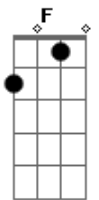

© ukulele-chords.com