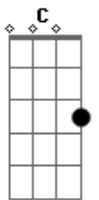

© ukulele-chords.com