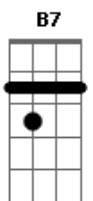

© ukulele-chords.com