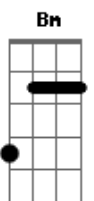

© ukulele-chords.com