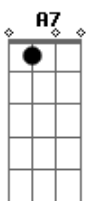

© ukulele-chords.com