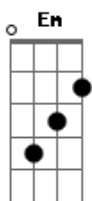

© ukulele-chords.com