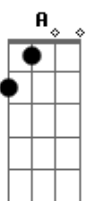

© ukulele-chords.com