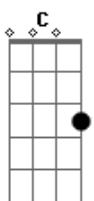

© ukulele-chords.com