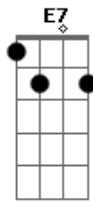

© ukulele-chords.com