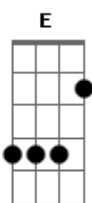

Chorus:

Bm A D
Cuz you're so dark babe
Bm
But i want you hard
A G Bm
You're so dark baby

(Bm, Bm, A, Bm)
You're so dark x4

Verse:

Bm
And you're solo mysterious
Bm
Got that obsession with death
A Bm
I saw you driving your Prius and even that was Munster koach-
esque
Bm
You watch Italian horrors
Bm
And you listen to the scores
A Bm
Leather clad and spiked collar i want you down on all fours

Chorus:

Bm A D
Cuz you're so dark babe

Bm
But i want you hard
A G Bm
You're so dark baby

Bridge:

G
I know you're nothing like mine
Bm
She's walking on sunshine
G Bm
And your love would tear us apart
G
And I know I'm not your type
Bm
Cuz I don't shun the daylight
G Bm
But baby I'm willing to start

(You're so dark)

Bm
You've got your HP love CRAFT
Bm
You're Edgar Allen Poe
A
You've got your unkind of ravens
Bm
Your murder of crows

Bm A D
OH YOURE DO DARK BABEEE
Bm
BUT I WANT YOU HARD!

Bm A D
YOURE SO DARK, BABYY
Bm
BUT I WANT YOU HARD!!

Bm A D
You're SO DARK OH
Bm
BUT I WANT YOU HARD!

A G Bm
YOURE SO DARK BABYYYY

Acordes

© ukulele-chords.com

© ukulele-chords.com

© ukulele-chords.com

© ukulele-chords.com

© ukulele-chords.com