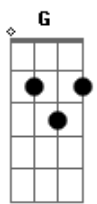

Chorus:

Bm A D
Cuz you're so dark babe
Bm
But i want you hard
A G Bm
You're so dark baby

(Bm, Bm, A, Bm)
You're so dark x4

Verse:

Bm
And you're solo mysterious
Bm
Got that obsession with death
A Bm
I saw you driving your Prius and even that was Munster koach-
esque
Bm
You watch Italian horrors
Bm
And you listen to the scores
A Bm
Leather clad and spiked collar i want you down on all fours

Chorus:

Bm A D
Cuz you're so dark babe

Bm
But i want you hard
A G Bm
You're so dark baby

Bridge:

G
I know you're nothing like mine
Bm
She's walking on sunshine
G Bm
And your love would tear us apart
G
And I know I'm not your type
Bm
Cuz I don't shun the daylight
G Bm
But baby I'm willing to start

(You're so dark)

Bm
You've got your HP love CRAFT
Bm
You're Edgar Allen Poe
A
You've got your unkind of ravens
Bm
Your murder of crows

Bm A D
OH YOURE DO DARK BABEEE
Bm
BUT I WANT YOU HARD!

Bm A D
YOURE SO DARK, BABYY
Bm
BUT I WANT YOU HARD!!

Bm A D
You're SO DARK OH
Bm
BUT I WANT YOU HARD!

A G Bm
YOURE SO DARK BABYYYY

Acordes

© ukulele-chords.com

© ukulele-chords.com

© ukulele-chords.com

© ukulele-chords.com

© ukulele-chords.com