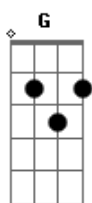

© ukulele-chords.com