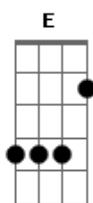

© ukulele-chords.com