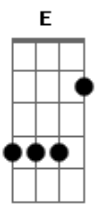

Chorus:

Bm A D
Cuz you're so dark babe
Bm
But i want you hard
A G Bm
You're so dark baby

(Bm, Bm, A, Bm)
You're so dark x4

Verse:

Bm
And you're solo mysterious
Bm
Got that obsession with death
A Bm
I saw you driving your Prius and even that was Munster koach-
esque
Bm
You watch Italian horrors
Bm
And you listen to the scores
A Bm
Leather clad and spiked collar i want you down on all fours

Chorus:

Bm A D
Cuz you're so dark babe

Bm
But i want you hard
A G Bm
You're so dark baby

Bridge:

G
I know you're nothing like mine
Bm
She's walking on sunshine
G Bm
And your love would tear us apart
G
And I know I'm not your type
Bm
Cuz I don't shun the daylight
G Bm
But baby I'm willing to start

(You're so dark)

Bm
You've got your HP love CRAFT
Bm
You're Edgar Allen Poe
A
You've got your unkind of ravens
Bm
Your murder of crows

Bm A D
OH YOURE DO DARK BABEEE
Bm
BUT I WANT YOU HARD!

Bm A D
YOURE SO DARK, BABYY
Bm
BUT I WANT YOU HARD!!

Bm A D
You're SO DARK OH
Bm
BUT I WANT YOU HARD!

A G Bm
YOURE SO DARK BABYYYY

Acordes

© ukulele-chords.com

© ukulele-chords.com

© ukulele-chords.com

© ukulele-chords.com

© ukulele-chords.com