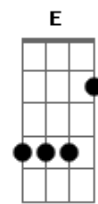

Chorus:

Bm A D
Cuz you're so dark babe
Bm
But i want you hard
A G Bm
You're so dark baby

(Bm, Bm, A, Bm)
You're so dark x4

Verse:

Bm
And you're solo mysterious
Bm
Got that obsession with death
A Bm
I saw you driving your Prius and even that was Munster koach-
esque
Bm
You watch Italian horrors
Bm
And you listen to the scores
A Bm
Leather clad and spiked collar i want you down on all fours

Chorus:

Bm A D
Cuz you're so dark babe

Bm
But i want you hard
A G Bm
You're so dark baby

Bridge:

G
I know you're nothing like mine
Bm
She's walking on sunshine
G Bm
And your love would tear us apart
G
And I know I'm not your type
Bm
Cuz I don't shun the daylight
G Bm
But baby I'm willing to start

(You're so dark)

Bm
You've got your HP love CRAFT
Bm
You're Edgar Allen Poe
A
You've got your unkind of ravens
Bm
Your murder of crows

Bm A D
OH YOURE DO DARK BABEEE
Bm
BUT I WANT YOU HARD!

Bm A D
YOURE SO DARK, BABYY
Bm
BUT I WANT YOU HARD!!

Bm A D
You're SO DARK OH
Bm
BUT I WANT YOU HARD!

A G Bm
YOURE SO DARK BABYYYY

Acordes

© ukulele-chords.com

© ukulele-chords.com

© ukulele-chords.com

© ukulele-chords.com

© ukulele-chords.com