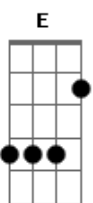

Chorus:

Bm A D
Cuz you're so dark babe
Bm
But i want you hard
A G Bm
You're so dark baby

(Bm, Bm, A, Bm)
You're so dark x4

Verse:

Bm
And you're solo mysterious
Bm
Got that obsession with death
A Bm
I saw you driving your Prius and even that was Munster koach-
esque
Bm
You watch Italian horrors
Bm
And you listen to the scores
A Bm
Leather clad and spiked collar i want you down on all fours

Chorus:

Bm A D
Cuz you're so dark babe

Bm
But i want you hard
A G Bm
You're so dark baby

Bridge:

G
I know you're nothing like mine
Bm
She's walking on sunshine
G Bm
And your love would tear us apart
G
And I know I'm not your type
Bm
Cuz I don't shun the daylight
G Bm
But baby I'm willing to start

(You're so dark)

Bm
You've got your HP love CRAFT
Bm
You're Edgar Allen Poe
A
You've got your unkind of ravens
Bm
Your murder of crows

Bm A D
OH YOURE DO DARK BABEEE
Bm
BUT I WANT YOU HARD!

Bm A D
YOURE SO DARK, BABYY
Bm
BUT I WANT YOU HARD!!

Bm A D
You're SO DARK OH
Bm
BUT I WANT YOU HARD!

A G Bm
YOURE SO DARK BABYYYY

Acordes

© ukulele-chords.com

© ukulele-chords.com

© ukulele-chords.com

© ukulele-chords.com

© ukulele-chords.com