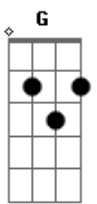

Chorus:

Bm A D
Cuz you're so dark babe
Bm
But i want you hard
A G Bm
You're so dark baby

(Bm, Bm, A, Bm)
You're so dark x4

Verse:

Bm
And you're solo mysterious
Bm
Got that obsession with death
A Bm
I saw you driving your Prius and even that was Munster koach-
esque
Bm
You watch Italian horrors
Bm
And you listen to the scores
A Bm
Leather clad and spiked collar i want you down on all fours

Chorus:

Bm A D
Cuz you're so dark babe

Bm
But i want you hard
A G Bm
You're so dark baby

Bridge:

G
I know you're nothing like mine
Bm
She's walking on sunshine
G Bm
And your love would tear us apart
G
And I know I'm not your type
Bm
Cuz I don't shun the daylight
G Bm
But baby I'm willing to start

(You're so dark)

Bm
You've got your HP love CRAFT
Bm
You're Edgar Allen Poe
A
You've got your unkind of ravens
Bm
Your murder of crows

Bm A D
OH YOURE DO DARK BABEEE
Bm
BUT I WANT YOU HARD!

Bm A D
YOURE SO DARK, BABYY
Bm
BUT I WANT YOU HARD!!

Bm A D
You're SO DARK OH
Bm
BUT I WANT YOU HARD!

A G Bm
YOURE SO DARK BABYYYY

Acordes

© ukulele-chords.com

© ukulele-chords.com

© ukulele-chords.com

© ukulele-chords.com

© ukulele-chords.com