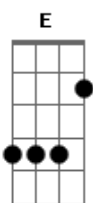

Chorus:

Bm A D
Cuz you're so dark babe
Bm
But i want you hard
A G Bm
You're so dark baby

(Bm, Bm, A, Bm)
You're so dark x4

Verse:

Bm
And you're solo mysterious
Bm
Got that obsession with death
A Bm
I saw you driving your Prius and even that was Munster koach-
esque
Bm
You watch Italian horrors
Bm
And you listen to the scores
A Bm
Leather clad and spiked collar i want you down on all fours

Chorus:

Bm A D
Cuz you're so dark babe

Bm
But i want you hard
A G Bm
You're so dark baby

Bridge:

G
I know you're nothing like mine
Bm
She's walking on sunshine
G Bm
And your love would tear us apart
G
And I know I'm not your type
Bm
Cuz I don't shun the daylight
G Bm
But baby I'm willing to start

(You're so dark)

Bm
You've got your HP love CRAFT
Bm
You're Edgar Allen Poe
A
You've got your unkind of ravens
Bm
Your murder of crows

Bm A D
OH YOURE DO DARK BABEEE
Bm
BUT I WANT YOU HARD!

Bm A D
YOURE SO DARK, BABYY
Bm
BUT I WANT YOU HARD!!

Bm A D
You're SO DARK OH
Bm
BUT I WANT YOU HARD!

A G Bm
YOURE SO DARK BABYYYY

Acordes

© ukulele-chords.com

© ukulele-chords.com

© ukulele-chords.com

© ukulele-chords.com

© ukulele-chords.com