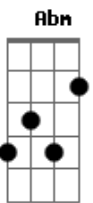

© ukulele-chords.com