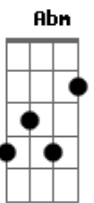

© ukulele-chords.com