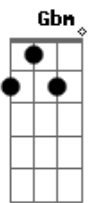

© ukulele-chords.com