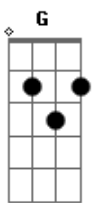

© ukulele-chords.com