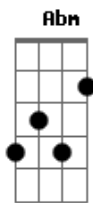

© ukulele-chords.com