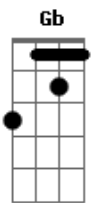

© ukulele-chords.com