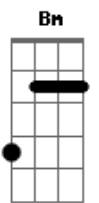

© ukulele-chords.com