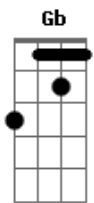

© ukulele-chords.com