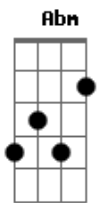

© ukulele-chords.com