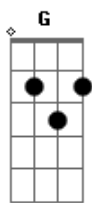

© ukulele-chords.com