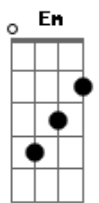

© ukulele-chords.com