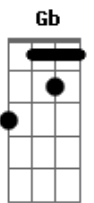

© ukulele-chords.com