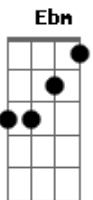

Arctic Monkeys - The Hellcat Spangled Shalala

Tom: B

For when it gets too complicated in the eye of the storm

Intro: B Abm B Abm

E Ebm

Shalalala

E Ebm

Shalalala

B Abm B Abm
It does a dozen somersaults and leaves you supercharged

B Abm
Makes me wanna blow the candles out just to see if you glow in the dark

E B E
And in a hellcat spangled cavern, when your judgement's on the run

B Abm B Abm
She's got a telescopic hallelujah hanging up on the wall

Dbm E7 B E
Her steady hands may well have done the devil's pedicure

B E E7 Gb7 B E
What you waiting for? Sing another fuckin' Shalalala

B E
Shalalala

B E
Shalalala

B E E
Shalalalaaa

Acordes

© ukulele-chords.com

© ukulele-chords.com

© ukulele-chords.com

© ukulele-chords.com