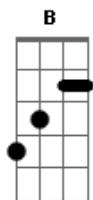

Arctic Monkeys - The Hellcat Spangled Shalala

Tom: B

For when it gets too complicated in the eye of the storm

Intro: B Abm B Abm

E Ebm

Shalalala

E Ebm

Shalalala

E Ebm

Shalalala

Dbm

Shalalala

Gb

Ohwoahoh...

B Abm B Abm
Just when things are getting complicated in the eye of the storm

B Abm B Abm
She flicks a red-hot revelation off the tip of her tongue

B Abm B Abm
It does a dozen somersaults and leaves you supercharged

B Abm
Makes me wanna blow the candles out just to see if you glow in the dark

E B E
And in a hellcat spangled cavern, when your judgement's on the run

Dbm Gb
And you're acting like a stranger, cause you thought it looked like fun

E Ebm

Shalalala

E Ebm

Shalalala

E Ebm

Shalalala

Dbm

Shalalala

E B E
And did you ever get the feeling that these are things she's said before?

B Abm B Abm
Home sweet home, home sweet home, home sweet booby trap

B Abm
I took the batteries out my mysticism and put them in my thinking cap

B Abm B Abm
She's got a telescopic hallelujah hanging up on the wall

Dbm E7 B E
Her steady hands may well have done the devil's pedicure

B E E7 Gb7 B E
What you waiting for? Sing another fuckin' Shalalala

B E
Shalalala

B E
Shalalala

B E E
Shalalalaaa

Acordes