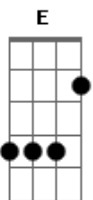

Arctic Monkeys - The Hellcat Spangled Shalala

Tom: B

For when it gets too complicated in the eye of the storm

Intro: B Abm B Abm

E Ebm

Shalalala

E Ebm

Shalalala

B Abm B Abm
It does a dozen somersaults and leaves you supercharged

B Abm
Makes me wanna blow the candles out just to see if you glow in the dark

E B E
And in a hellcat spangled cavern, when your judgement's on the run

B Abm B Abm
She's got a telescopic hallelujah hanging up on the wall

Dbm E7 B E
Her steady hands may well have done the devil's pedicure

B E E7 Gb7 B E
What you waiting for? Sing another fuckin' Shalalala

B E
Shalalala

B E
Shalalala

B E E
Shalalalaaa

Acordes

© ukulele-chords.com

© ukulele-chords.com

© ukulele-chords.com

© ukulele-chords.com