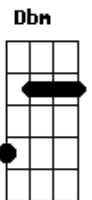

Arctic Monkeys - The Hellcat Spangled Shalala

Tom: B

For when it gets too complicated in the eye of the storm

Intro: B Abm B Abm

E Ebm

Shalalala

E Ebm

Shalalala

B Abm B Abm
She's got a telescopic hallelujah hanging up on the wall

Dbm E7 B E
Her steady hands may well have done the devil's pedicure

B E E7 Gb7 B E
What you waiting for? Sing another fuckin' Shalalala

B E
Shalalala

B E
Shalalala

B E E
Shalalalaaa

Acordes

© ukulele-chords.com

© ukulele-chords.com

© ukulele-chords.com

© ukulele-chords.com