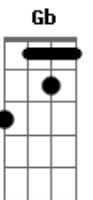

© ukulele-chords.com