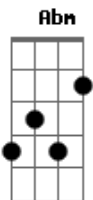

Arctic Monkeys - The Hellcat Spangled Shalala

Tom: B

For when it gets too complicated in the eye of the storm

Intro: B Abm B Abm

E Ebm

Shalalala

E Ebm

Shalalala

B Abm B Abm
It does a dozen somersaults and leaves you supercharged

B Abm
Makes me wanna blow the candles out just to see if you glow in the dark

E B E
And in a hellcat spangled cavern, when your judgement's on the run

B Abm B Abm
She's got a telescopic hallelujah hanging up on the wall

Dbm E7 B E
Her steady hands may well have done the devil's pedicure

B E E7 Gb7 B E
What you waiting for? Sing another fuckin' Shalalala

B E
Shalalala

B E
Shalalala

B E E
Shalalalaaa

Acordes

© ukulele-chords.com

© ukulele-chords.com

© ukulele-chords.com

© ukulele-chords.com