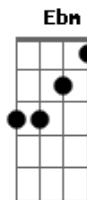

© ukulele-chords.com