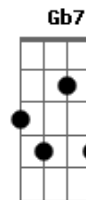

© ukulele-chords.com