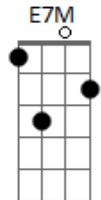

Arctic Monkeys - The Hellcat Spangled Shalala

Tom: B

For when it gets too complicated in the eye of the storm

Intro: B Abm B Abm

E Ebm

Shalalala

E Ebm

Shalalala

Dbm7

Shalalala

B Abm B Abm
Home sweet home, home sweet home, home sweet booby trap

B Abm B
I took the batteries out my mysticism and put them in my thinking cap

B Abm B Abm
She's got a telescopic hallelujah hanging up on the wall

Dbm7 E7 B E
Her steady hands may well have done the devil's pedicure

B E E7 Gb7 B E
What you waiting for? Sing another fuckin' Shalalala

B E
Shalalala

B E
Shalalala

B E E7M
Shalalalaaa

Acordes

© ukulele-chords.com