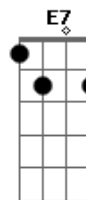

© ukulele-chords.com