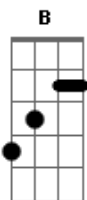

Arctic Monkeys - The Hellcat Spangled Shalala

Tom: B

For when it gets too complicated in the eye of the storm

Intro: B Abm B Abm

E Ebm

Shalalala

E Ebm

Shalalala

Dbm7

Shalalala

B Abm B Abm
Home sweet home, home sweet home, home sweet booby trap

B Abm B
I took the batteries out my mysticism and put them in my thinking cap

B Abm B Abm
She's got a telescopic hallelujah hanging up on the wall

Dbm7 E7 B E
Her steady hands may well have done the devil's pedicure

B E E7 Gb7 B E
What you waiting for? Sing another fuckin' Shalalala

B E
Shalalala

B E
Shalalala

B E E7M
Shalalalaaa

Acordes

© ukulele-chords.com