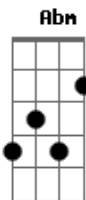

© ukulele-chords.com