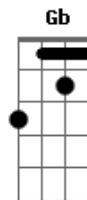

© ukulele-chords.com