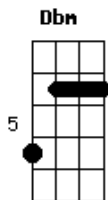

© ukulele-chords.com