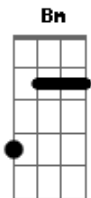

© ukulele-chords.com