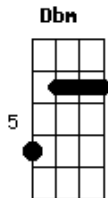

© ukulele-chords.com