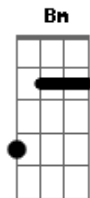

© ukulele-chords.com