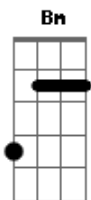

© ukulele-chords.com